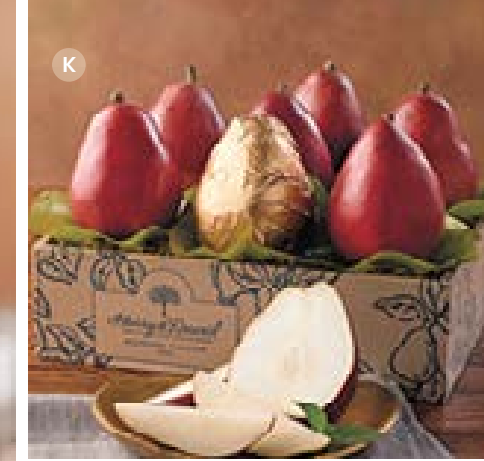

GATHER OVER GREAT FOOD

QUALITY
GIFTS
SINCE 1934

A. Deep Dish Pumpkin Pie
Made with real pumpkin, whole eggs, and brown sugar, spiced just right, and topped with real whipped cream.
3 lb 2 oz Serves 8-10
E-30732X **$49.99**

B. Pumpkin Spice Layer Cake
Maple cream cheese frosting tops a rich cake crafted with pumpkin and butter.
3 lb Serves 8-10
E-27228X **$49.99**

C. Apple Sausage Stuffing
Featuring French bread along with fennel, pecans, apples, and Italian sausage.
1 lb 14 oz Serves 4-6
E-31409X **$39.99**

D. Red and White Wine Duo*
Swirl and sip to your heart's content with one bottle each of Harry & David™ white and red wine. The 2014 Pinot Noir complements the flavors of a variety of dishes, while the award-winning 2015 Pinot Gris offers a crisp contrast to fruit and sharp cheeses. 1.5L
E-30265X **$39.99**

E. World Flavors Appetizer Assortment
A collection of effortless-to-prepare appetizers with extraordinary flavors.
1 lb 14 oz 43 pieces
E-31122X **$49.99**

*See page 24 for further details and restrictions relating to the purchase of wine, and a list of states to which Harry & David™ wine can be shipped. You must be 21 years of age or older to order, purchase, or receive delivery of wine. Offer void where prohibited by law.

F. Oven Roasted Turkey
Roasted to perfection, this gourmet entrée arrives ready to heat and serve.
10 lb Serves 10-12
E-25020X **$89.99** 🍷

Smoked Turkey
This slow-roasted turkey is smoked over hickory chips for rich color and flavor.
10 lb Serves 10-12
E-28636X **$89.99** 🍷

G. Harvest Cornucopia Centerpiece
Celebrate the harvest with a beautiful basket adorned with traditional autumn accents. It makes a wonderful addition to the Thanksgiving table.
Basket: 20"L x 7"W x 7"H.
E-29562X **$59.99**

H. Brown Sugar Sweet Potatoes
Whipped with brown sugar and topped with marshmallow streusel.
2 lb 2 oz Serves 4-6
E-31410X **$39.99**

I. Lobster Pot Pies
Made with coldwater lobster, sweet corn, and potatoes in a sherry cream sauce. 2 lb 9 oz Serves 6

Buy More and Save
Single (shown)
E-26674X **$49.99**
Duo
E-27073X **$74.99**

J. Chicken Pot Pies
These hand-crimped pies are filled with tender white meat chicken, sautéed onions, carrots, peas, potatoes, and a blend of herbs and spices.
2 lb 11 oz Serves 6

Buy More and Save
Single (shown)
E-27431X **$39.99**
Duo
E-26724X **$59.99**

K. Red Royal Riviera® Pears
A sport variety of our legendary pears, these luscious crimson gems are just as juicy and sweet as their green cousins.
4 lb Approx 7 pears
E-28437X **$34.99**

L. Fuyu Persimmons
With a taste reminiscent of pears, dates, and brown sugar, Fuyu persimmons pair well with mozzarella or mascarpone cheese.
4 lb 7 oz Approx 8 persimmons
E-28582X **$39.99**

M. Giant Pears and Pomegranates
Our giant Royal Riviera® Pears and crimson pomegranates create a luscious fruit combination. Each buttery pear weighs over one pound and the pomegranates are bursting with succulent seeds.
6 lb 8 oz Approx 6 pieces of fruit
E-28764X **$34.99**