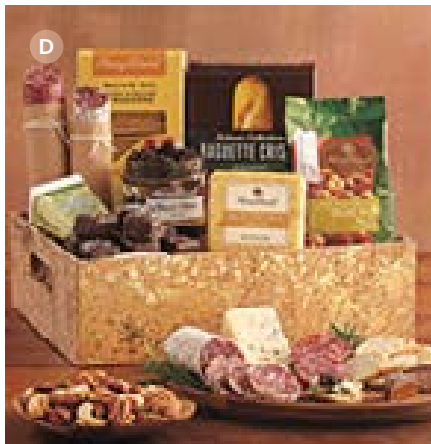

A. Pears, Apples, and Cheese Gifts
Royal Riviera® Pears and premium apples with sharp white cheddar and Gouda cheeses. The Deluxe also includes Rogue Creamery® TouVelle® cheese. Wine versions include 2014 Merlot.

Classic

5 lb Serves 6-8

E-4368X **$39.99** 🍷 🍷

With Wine* 750 ml

E-31698X **$59.99** 🍷 🍷

Deluxe

5 lb 5 oz Serves 8-10

E-13488X **$49.99** 🍷 🍷

With Wine* (shown) 750 ml

E-31700X **$69.99** 🍷 🍷

B. Artisan Meat and Cheese Gift
Salami, smoked salmon, specialty cheeses, green olive spread, and more. Wine version includes award-winning 2014 Cabernet Sauvignon. 3 lb 11 oz Serves 6-8
Crate: 13.25"L x 9.25"W x 4.75"H.
Slate: 14"L x 6"W x 4.75"H.

Original (shown) E-28554X **$99.99**

With Wine* 750 ml

E-28664X **$129.99**

C. Copper Tray Gift

An elegant hammered copper tray is filled with a delicious array of gourmet snacks. Wine version includes 2014 Pinot Noir and 2016 Sauvignon Blanc. Tray: 19"L x 11"W x 4"H.

Original (shown) E-31602X **$119.99**

With Wine* 1.5 L

E-31690X **$159.99**

D. Artisan Appetizers Tray
Serve up delectable hors d'oeuvres on this reusable gold-speckled cork tray. Arrives with Rogue Creamery® Oregonzola® blue cheese, two gourmet dry salami, and other snacks and sweets. Wine version comes with 2014 Pinot Noir and award-winning 2015 Chardonnay. 4 lb 1 oz Serves 4-6
Tray: 19"L x 11"W x 4"H.

Original (shown) E-31033X **$99.99**

With Wine* 1.5 L

E-30779X **$139.99**

*See page 24 for further details and restrictions relating to the purchase of wine, and a list of states to which Harry & David™ wine can be shipped. You must be 21 years of age or older to order, purchase, or receive delivery of wine. Offer void where prohibited by law.