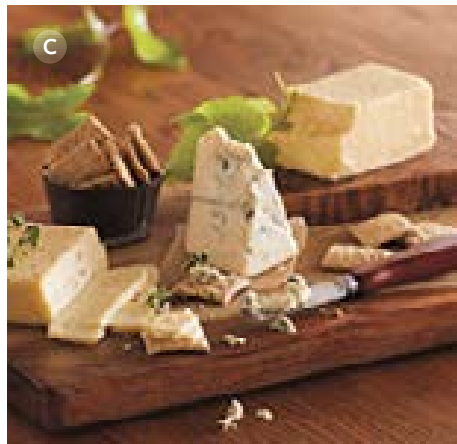

E. Dried Exotic Fruit Tray

An exotic array of fabulous dried fruit, such as candied kiwi, Mediterranean apricots, and pineapple sets this assortment apart.
1 lb 8 oz Serves 6
E-27289X **$29.99**

F. Deluxe Dried Fruit Tray

A generous assortment of wholesome, tree-ripened fruit to enjoy year-round.
2 lb 8 oz Serves 8
E-375X **$39.99**

G. Dried Fruit and Nut Tray

The sweetness of dried fruit paired with a variety of salty gourmet nuts makes a classic combination.
3 lb Serves 12
E-15150X **$49.99** 🍇

H. Favorite Mixed Nut Collection

In-shell pistachios, cashews, roasted almonds, and mixed nuts.
1 lb Serves 4-6
E-25791X **$29.99**

I. Deluxe Mixed Nut Gift Tin

Roasted almonds, honey-roasted cashews, pistachios, and more.
2 lb 6 oz Serves 8-12
Tin: 10.6"L x 8"W x 3.1"H.
E-27195X **$49.99**

J. Entertainer's Dried Fruit and Nut Tray

Our largest assortment of gourmet dried fruit, this wholesome party platter includes dried peaches, plums, apples, apricots, dates, and more along with a selection of mixed nuts.
4 lb 8 oz Serves 18
E-29835X **$79.99** 🍇

K. Mixed Nut Crate

A hearty mix featuring pistachios, pecans, cashews, mixed nuts, and almonds makes an elegant presentation in a handsome signature wooden crate.
1 lb 4 oz Serves 6-8
Crate: 19"L x 6.75"W x 3.5"H.
E-29836X **$39.99**

L. Gourmet Cheeses with Dome

A collection of four exceptional cheeses includes a bamboo cheese board and glass dome for a stunning presentation.
Dome: 9.4"Dia x 6.5"H.
1 lb 5 oz Serves 4-6
E-31795X **$69.99** 🍇

Gourmet Cheese Assortment

1 lb 5 oz Serves 4-6
E-27281X **$49.99** 🍇

M. Artisanal Cheeses with Cutting Board

This thoughtful selection of gourmet cheeses comes with a sophisticated acacia and slate cutting board.
Board: 16"L x 6"W x .5"H.
1 lb 11 oz 5 cheeses
E-29827X **$99.99** 🍇

For gifts with the grapes icon, gift prices shown do not include wine. See box on page 27 for details on adding wine to these gifts.