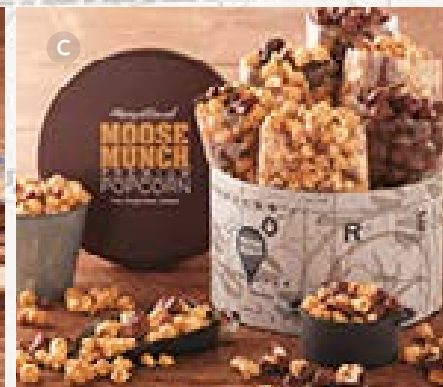

12-Month Club
Total net wt. 15 lb
E-30948X **\$169.99**

6-Month Club
Total net wt. 7 lb 8 oz
E-30947X **\$89.99**

3-Month Club
Total net wt. 3 lb 12 oz
E-30946X **\$49.99**

Pick Your Own Moose Munch® Premium Popcorn
With so many varieties to choose from, you can select your favorites or discover new flavors.
10-oz bags

Pick 4 2 lb 8 oz Serves 8-10
E-23228X **\$34.99**

Pick 6 3 lb 12 oz Serves 10-12
E-23229X **\$44.99**

Pick 10 6 lb 4 oz Serves 18-20
E-23230X **\$69.99**

A. Moose Munch® Premium Collection
A spectacular array of treats, including three classic flavors of everyone's favorite Moose Munch® Premium Popcorn: caramel, milk, and dark chocolate; Moose Munch® Chocolate Bark; and three each of our irresistible milk and dark chocolate Moose Munch® Bars.
3 lb 10 oz Serves 8-10
E-30756X **\$59.99**

B. Moose Munch® Bar Gift Box
This fabulous assortment includes six decadent chocolate snack bars inspired by our classic caramel corn. Each Moose Munch® Bar is a sumptuous blend of rich chocolate, buttery popcorn, and fluffy marshmallow.
12 oz 6 bars
E-28486X **\$24.99**