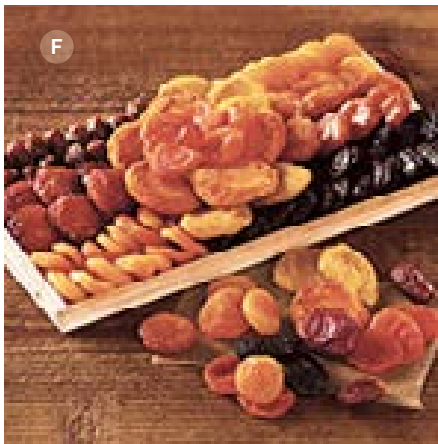

E. Dried Exotic Fruit Tray

An exotic array of fabulous dried fruit, such as candied kiwi, Mediterranean apricots, and pineapple sets this assortment apart.
1 lb 8 oz Serves 6
E-27289X **$29.99**

F. Deluxe Dried Fruit Tray

A generous assortment of wholesome, tree-ripened fruit to enjoy year-round.
2 lb 8 oz Serves 8
E-375X **$39.99**

G. Dried Fruit and Nut Tray

The sweetness of dried fruit paired with a variety of salty gourmet nuts makes a classic combination.
3 lb Serves 12
E-15150X **$49.99** 🍇

H. Favorite Mixed Nut Collection

In-shell pistachios, cashews, roasted almonds, and mixed nuts.
1 lb Serves 4-6
E-25791X **$29.99**

I. Deluxe Mixed Nut Gift Tin

Roasted almonds, honey-roasted cashews, pistachios, and more.
2 lb 6 oz Serves 8-12
Tin: 10.6"L x 8"W x 3.1"H.
E-27195X **$49.99**

J. Entertainer's Dried Fruit and Nut Tray

Our largest assortment of gourmet dried fruit, this wholesome party platter includes dried peaches, plums, apples, apricots, dates, and more along with a selection of mixed nuts.
4 lb 8 oz Serves 18
E-29835X **$79.99** 🍇

K. Mixed Nut Crate

A hearty mix featuring pistachios, pecans, cashews, mixed nuts, and almonds makes an elegant presentation in a handsome signature wooden crate.
1 lb 4 oz Serves 6-8
Crate: 19"L x 6.75"W x 3.5"H.
E-29836X **$39.99**

L. Gourmet Cheeses with Dome

A collection of four exceptional cheeses includes a bamboo cheese board and glass dome for a stunning presentation.
Dome: 9.4"Dia x 6.5"H.
1 lb 5 oz Serves 4-6
E-31795X **$69.99** 🍇

Gourmet Cheese Assortment

1 lb 5 oz Serves 4-6
E-27281X **$49.99** 🍇

M. Artisanal Cheeses with Cutting Board

This thoughtful selection of gourmet cheeses comes with a sophisticated acacia and slate cutting board.
Board: 16"L x 6"W x .5"H.
1 lb 11 oz 5 cheeses
E-29827X **$99.99** 🍇

For gifts with the grapes icon, gift prices shown do not include wine. See box on page 27 for details on adding wine to these gifts.