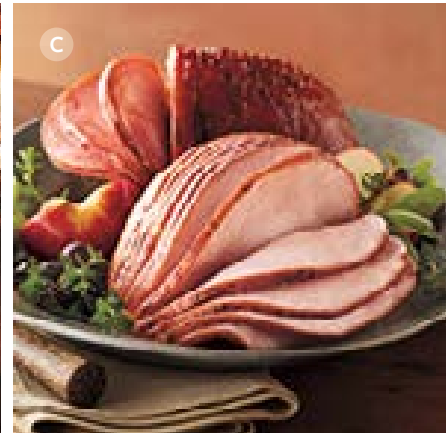

EFFORTLESS ENTERTAINING

QUALITY GIFTS
SINCE 1934

A. Buffet Gift Baskets
These ready-to-serve spreads include ham or turkey with Royal Riviera® Pears, a selection of appetizers, a cheesecake, and more. Wine versions include 2014 Ross Lane Red blend.
10 lb 8 oz Serves 6-8
Container: 21.25"L x 15.75"W x 8.38"H.

Ham Buffet Gift Basket
Original (shown) E-4528X **$149.99**
With Wine* 750 ml
E-25756X **$169.99**

Turkey Buffet Gift Basket
Original E-4530X **$149.99**
With Wine* 750 ml
E-25757X **$169.99**

B. Prime Rib
We select the finest cuts from the tender eye of the prime rib roast. Arrives deliciously seasoned and ready to heat and serve.
4 lb Serves 6-8
E-7121X **$99.99** 🍇

C. Sliced Ham and Turkey
These gourmet entrées are lightly seasoned, smoked, baked to perfection, and arrive ready to heat and serve.
4 lb Serves 6-8
E-7632X **$64.99** 🍇

D. Stuffed Pork Loin
Juicy, boneless pork loin stuffed with apple, country sausage, onions, celery, herbs, breadcrumbs, and spices.
4 lb Serves 4-6
E-31120X **$84.99**

E. Stuffed Chateaubriand
Tender, juicy, and delicious USDA Choice Chateaubriand stuffed with a duxelles of golden mushrooms, bacon, red pepper, and onion.
3 lb Serves 4-6
E-31121X **$119.99**

F. Wild Alaskan Smoked Salmon Trio (shown)
Three delicious flavors: lemon dill, black pepper, and classic.
1 lb 2 oz Serves 8
E-14566X **$49.99** 🍇

Northwest Smoked Salmon
Wild Sockeye salmon caught in the cold waters of the Pacific Northwest.
1 lb 2 oz Serves 8
E-380X **$39.99** 🍇

Spiral-Sliced Ham
Smoked over hickory chips for extraordinary flavor, this succulent ham arrives ready to heat and serve.
7 lb 8 oz Serves 10-12
E-346X **$84.99** 🍇