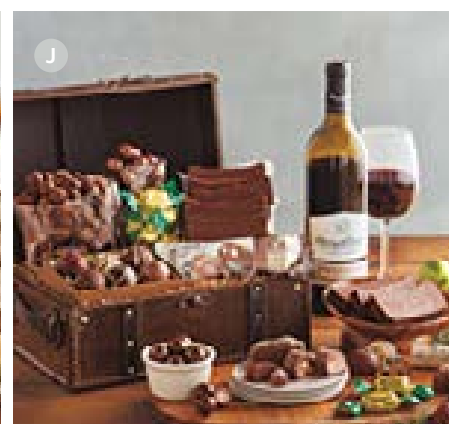

F. Italian Inspirations Gift Basket
Prepare an elegant Italian meal with the rich flavors of the Mediterranean. Wine version includes our award-winning 2015 Pinot Gris and 2014 Ross Lane Red blend.

5 lb 14 oz Serves 10-12
Container: 17.75"L x 8.6"W x 7"H.
Ramekins: 3.8"Dia x 1.25"H each.
Set of 3.

Original E-26761X **$129.99**

With Wine* (shown) 1.5L
E-27224X **$159.99**

G. Gourmet Cheese Gift
Four artisan cheeses paired with dried fruit and nuts. Wine version includes our 2016 Pinot Gris 1 lb 15 oz Serves 3-5
Crate: 11.5"L X 7.4"W X 4.75"H.

Original E-28297X **$59.99**

With Wine* (shown) 750 ml
E-28283X **$79.99**

H. Pasta Gift Basket
Everything you need for a gourmet Italian meal at home, along with a stainless steel colander. Wine version includes our 2014 Ross Lane Red blend.

Colander: 5 qt
3 lb 4 oz Serves 4-6

Original E-28717X **$59.99**

With Wine* (shown) 750 ml
E-28656X **$79.99**

I. Soup Gift Basket
Three delicious soup mixes in a handsome basket deliver comfort and warmth. Wine version includes our 2014 Pinot Noir. 1 lb 15 oz Serves 4-6

Original (shown) E-29526X **$39.99**

With Wine* 750 ml
E-29874X **$59.99**

J. Chocolate Treasure Box
This elegant solid-wood chest is filled with flavorful treats, including truffles, milk chocolate malt balls, and chocolate decadence cake. Wine version includes our 2014 Ross Lane Red blend.

2 lb 4 oz Serves 2-3
Chest: 12.75"L x 7.75"W x 7"H.

Original E-29529X **$49.99**

With Wine* (shown) 750 ml
E-29872X **$69.99**

*See page 24 for further details and restrictions relating to the purchase of wine, and a list of states to which Harry & David™ wine can be shipped. You must be 21 years of age or older to order, purchase, or receive delivery of wine. Offer void where prohibited by law.