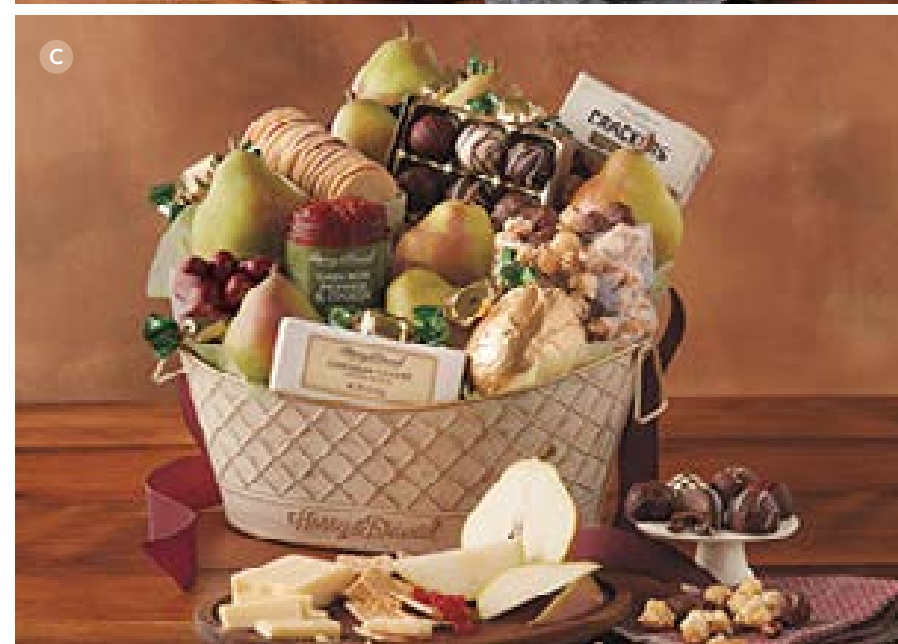

Classic

6 lb 4 oz Serves 8-10
E-24496X **\$69.99**

Deluxe (shown)

7 lb 7 oz Serves 12-14
E-24495X **\$99.99**

B

C

D

*The fruit in this gift is grown, harvested, and packed in accordance with the USDA National Organic Program.