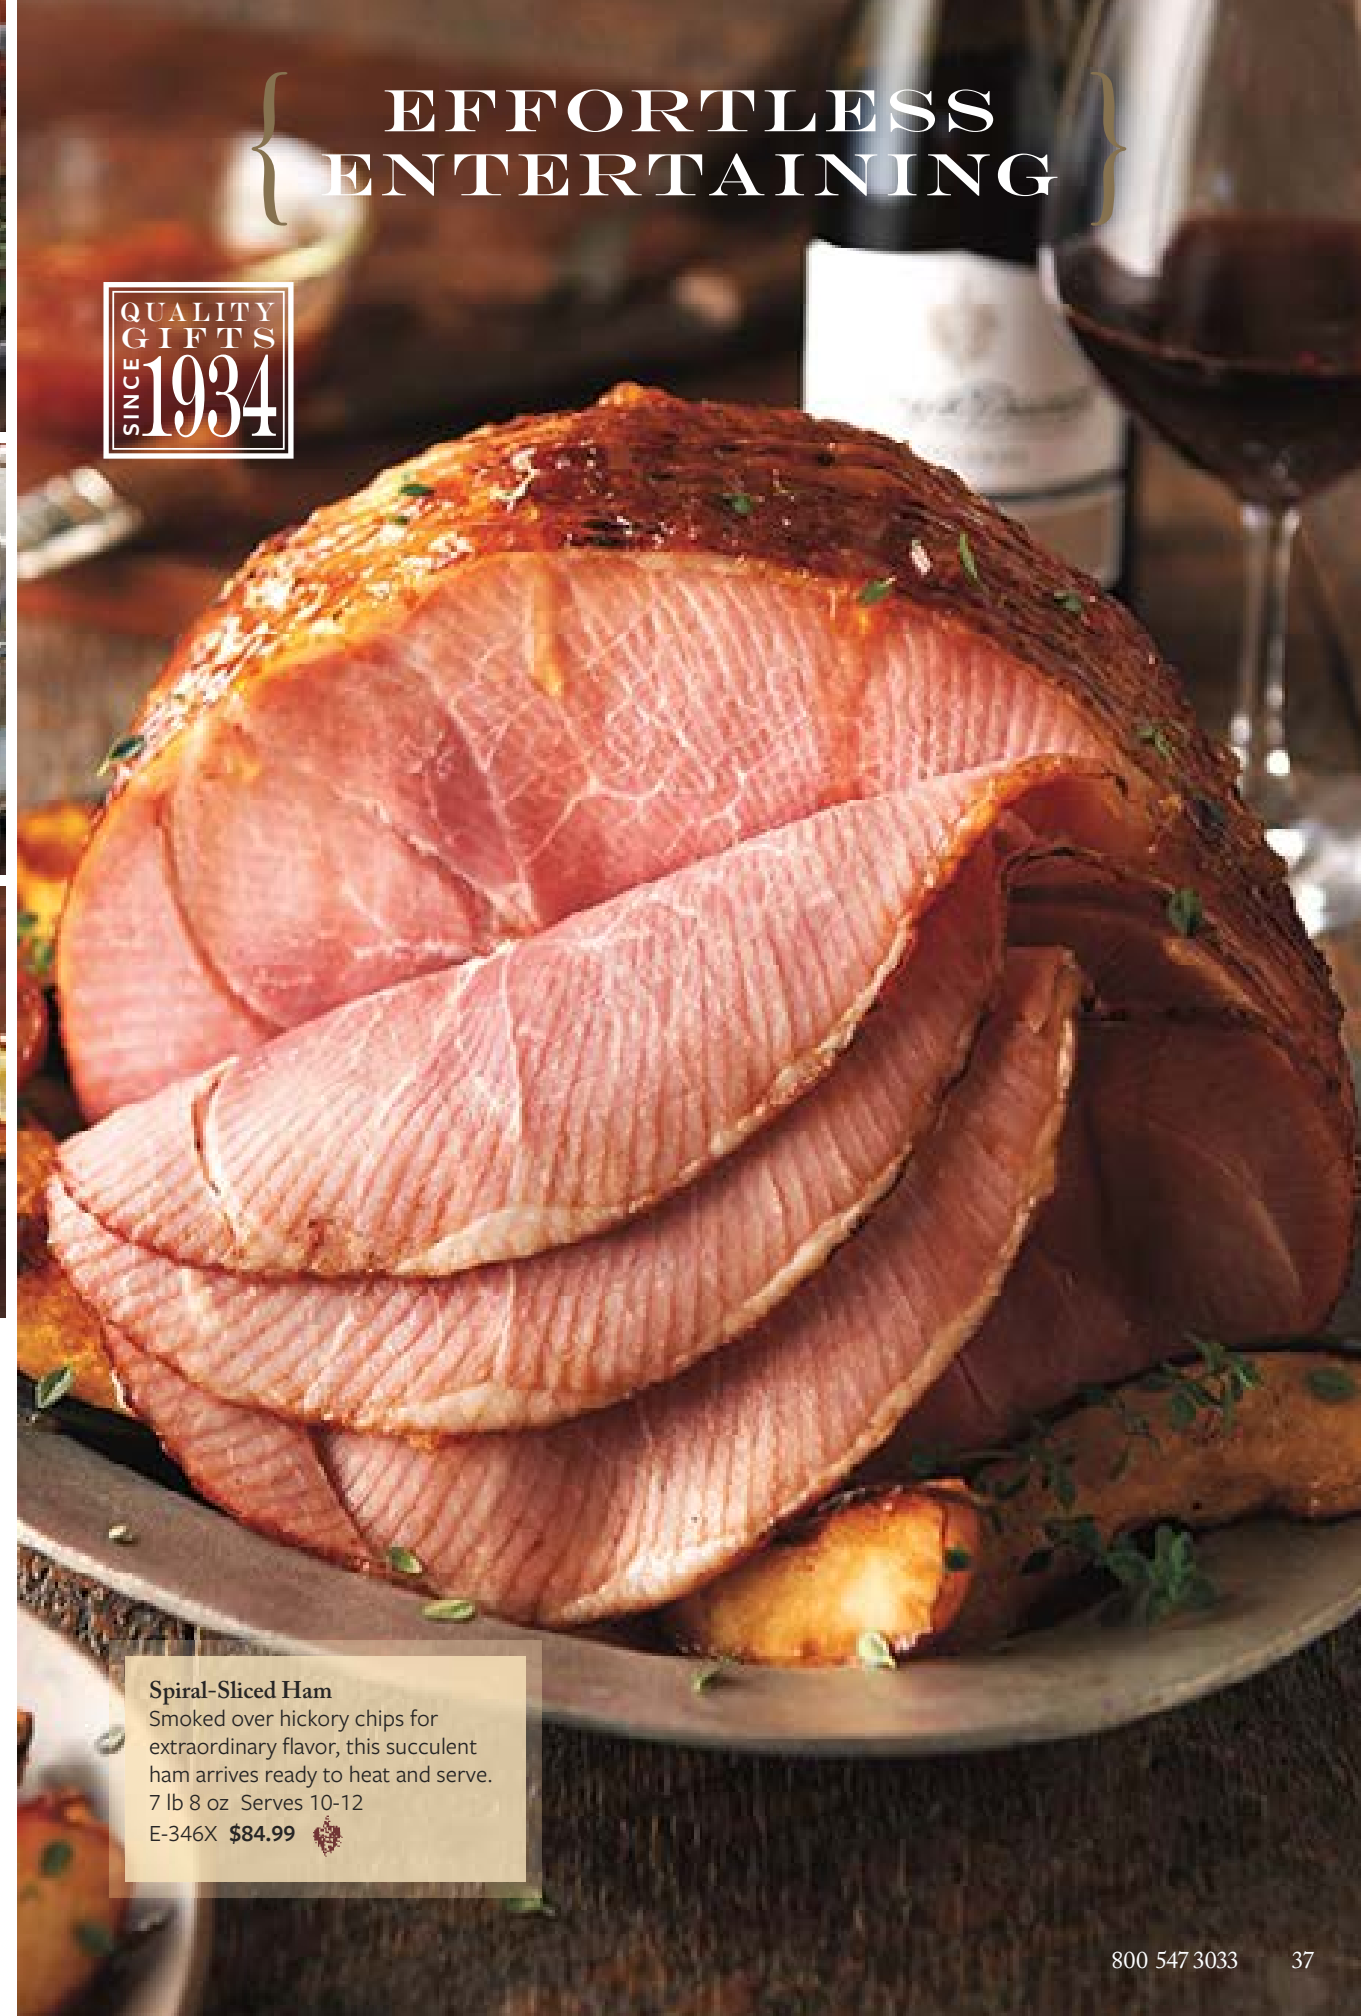

EFFORTLESS ENTERTAINING

QUALITY GIFTS
SINCE 1934

A. Buffet Gift Baskets
These ready-to-serve spreads include ham or turkey with Royal Riviera® Pears, a selection of appetizers, a cheesecake, and more. Wine versions include 2014 Ross Lane Red blend.
10 lb 8 oz Serves 6-8
Container: 21.25"L x 15.75"W x 8.38"H.

Ham Buffet Gift Basket
Original (shown) E-4528X **$149.99**
With Wine* 750 ml
E-25756X **$169.99**

Turkey Buffet Gift Basket
Original E-4530X **$149.99**
With Wine* 750 ml
E-25757X **$169.99**

B. Prime Rib
We select the finest cuts from the tender eye of the prime rib roast. Arrives deliciously seasoned and ready to heat and serve.
4 lb Serves 6-8
E-7121X **$99.99** 🍇

C. Sliced Ham and Turkey
These gourmet entrées are lightly seasoned, smoked, baked to perfection, and arrive ready to heat and serve.
4 lb Serves 6-8
E-7632X **$64.99** 🍇

D. Stuffed Pork Loin
Juicy, boneless pork loin stuffed with apple, country sausage, onions, celery, herbs, breadcrumbs, and spices.
4 lb Serves 4-6
E-31120X **$84.99**

E. Stuffed Chateaubriand
Tender, juicy, and delicious USDA Choice Chateaubriand stuffed with a duxelles of golden mushrooms, bacon, red pepper, and onion.
3 lb Serves 4-6
E-31121X **$119.99**

F. Wild Alaskan Smoked Salmon Trio (shown)
Three delicious flavors: lemon dill, black pepper, and classic.
1 lb 2 oz Serves 8
E-14566X **$49.99** 🍇

Northwest Smoked Salmon
Wild Sockeye salmon caught in the cold waters of the Pacific Northwest.
1 lb 2 oz Serves 8
E-380X **$39.99** 🍇

Spiral-Sliced Ham
Smoked over hickory chips for extraordinary flavor, this succulent ham arrives ready to heat and serve.
7 lb 8 oz Serves 10-12
E-346X **$84.99** 🍇

*See page 24 for further details and restrictions relating to the purchase of wine, and a list of states to which Harry & David™ wine can be shipped. You must be 21 years of age or older to order, purchase, or receive delivery of wine. Offer void where prohibited by law.