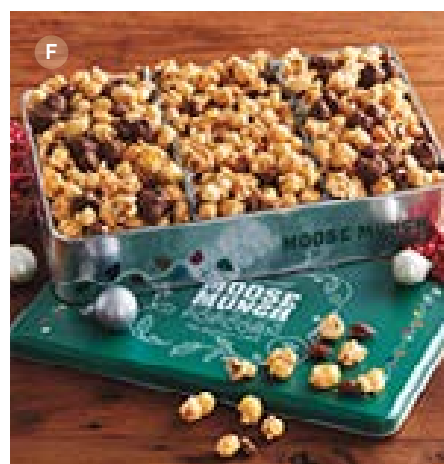

E. Limited-Edition Holiday Truffles
Chocolate truffles crafted in our candy kitchen include seasonal flavors like candy cane and cinnamon swirl.
1 lb 24 pieces
E-26502X **$39.99**

D. Peppermint Bark Tin
We craft this sweet indulgence in our own candy kitchen using crushed peppermint candy and truffle-quality milk and white chocolate.
1 lb Serves 8
Tin: 7.5"L x 5.5"W x 2.25"H.
E-17074X **$24.99**

F. Holiday Moose Munch® Premium Popcorn Trio
Three favorite flavors of our iconic, irresistible, anytime snack: milk chocolate, dark chocolate, and classic caramel.
1 lb 14 oz Serves 6-8
Tin: 13"L x 8.25"W x 2.5"H.
E-27259X **$34.99**

For gifts with the grapes icon, gift prices shown do not include wine. See box on page 27 for details on adding wine to these gifts.