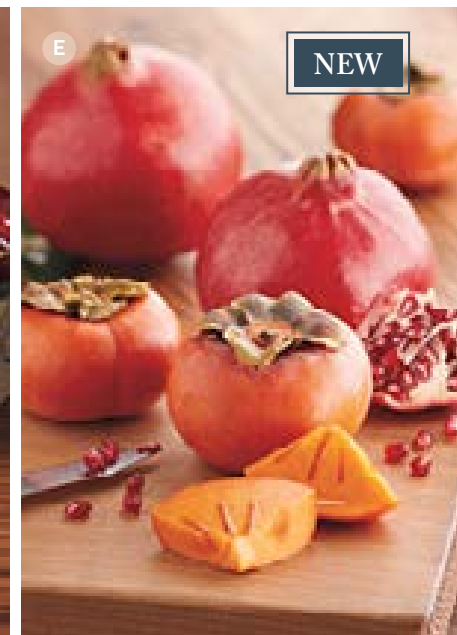

WINTERTIME FRUIT GIFTS

QUALITY
GIFTS
SINCE 1934

Triple Treat® Fruit Gifts
Generous assortments of premium apples, our famous Royal Riviera® Pears, and sweet oranges.

Classic 3 lb 14 oz
Approx 9 pieces of fruit
E-1156X **$34.99**

Classic - Organic*
E-20042X **$39.99**

Deluxe (shown) 8 lb 8 oz
Approx 18 pieces of fruit
E-58X **$44.99**

Deluxe - Organic*
E-20041X **$49.99**

Grand 11 lb
Approx 24 pieces of fruit
E-4098X **$64.99**

Grand - Organic*
E-6677X **$69.99**

*The fruit in this gift is grown, harvested, and packed in accordance with the USDA National Organic Program.

A. Pears and Apples Gifts
Treat someone special to juicy and crisp best-of-season apples and Royal Riviera® Pears, handpicked at the peak of ripeness for optimal flavor.
4 lb Approx 8 pieces of fruit
Buy More and Save
Single (shown) E-25X $29.99
Duo E-28763X $49.99

B. Holiday Cherry-Oh!® Cherries
A rare treat during the holidays, these crisp cherries are plump, juicy, and extraordinarily sweet.
2 lb Serves 4-8
E-16262X **$54.99**

C. Fresh Fruit Basket
Enjoy a unique selection of fresh fruits, such as kiwis and avocados, signature pears, apples, and more.

Classic
5 lb 8 oz 8-12 pieces of fruit
Basket: 17"L x 12.25"W x 7"H.
E-26862X **$74.99**

Deluxe (shown)
8 lb 1 oz 16-20 pieces of fruit
Basket: 17"L x 12.25"W x 9"H.
E-26543X **$99.99**

D. Fruit Harvest Centerpiece
This beautifully crafted reusable tray arrives full of Royal Riviera® pears, Bosc pears, and premium apples.
3 lb 10 oz Serves 6-8
Tray: 17.1"L x 9.6"W x 5.1"H.
E-31550X **$49.99**

E. Persimmons and Pomegranates
Juicy pomegranates and sweet persimmons turn your fruit plate, salad, or dessert into a delicious and colorful masterpiece.
4 lb 12 oz Approx 7 pieces
E-31578X **$39.99**

Pomegranates
5 lb 1 oz Approx 5
E-31579X **$39.99**