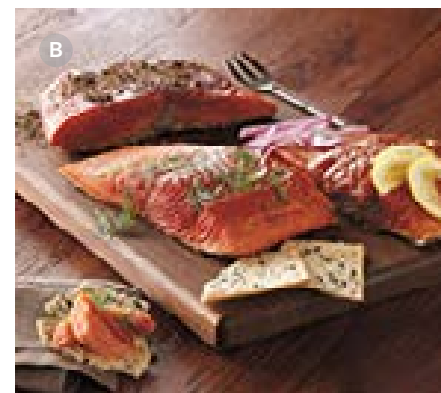

SHARABLE SNACKS *for* THE FUN-LOVING DAD

FATHER'S DAY
— IS —
FATHER'S FAVORITES
JUNE 18

Ultimate Meat and Cheese Gift Box
Great for any occasion, these gifts include generous selections of cheese and sausage. Hearty and satisfying savory delights are complemented by three-seed crackers and our crowd-pleasing honey hot mustard, while the largest sizes include pepper and onion relish and premium snack mixes.

Classic
1 lb 11 oz Serves 3-5
RA-24445X **$29.99** 🍇

Deluxe
2 lb 9 oz Serves 4-6
RA-27360X **$39.99** 🍇

Grand
3 lb 13 oz Serves 8-10
RA-24446X **$49.99** 🍇

Supreme
4 lb 12 oz Serves 10-12
RA-24522X **$59.99** 🍇

Ultimate (shown)
6 lb 4 oz Serves 12-14
RA-28718X **$79.99** 🍇

Ultimate with Acacia Board
Board: 15"L x 7"W.
RA-29527X **$99.99** 🍇

A. Charcuterie and Cheese Gift Box
Enjoy three slow-cured salami from Olli, along with Face Rock Harvest Peppercorn, Beehive Cheese Co. Apple Walnut Smoked, and Sartori® BellaVitano Gold® cheeses.
2 lb 4 oz Serves 8-10
RA-28863X **$79.99** 🍇

Charcuterie Assortment
Features premium salami by Olli. Enjoy four flavors: applewood smoked, truffle, peppercorn and garlic, and fennel.
1 lb 7 oz 4 charcuteries
RA-30628X **$49.99**

B. Wild Alaskan Smoked Salmon Trio
Three smoked flavors: lemon dill, black pepper, and classic.
1 lb 2 oz Serves 8
RA-14566X **$49.99** 🍇

Northwest Smoked Salmon
A delicacy, this salmon is hot-smoked for exquisite, savory flavor.
1 lb 2 oz Serves 8
RA-380X **$39.99**

C. Deluxe Dried Fruit Tray
This gift offers a variety of wholesome and tree-ripened fruit to enjoy year-round.
2 lb 8 oz Serves 8
RA-375X **$39.99** 🍇

D. Dried Fruit and Nut Tray
The sweetness of dried fruit paired with the salty flavor of a variety of gourmet nuts is a classic combination.
3 lb Serves 12
RA-15150X **$49.99** 🍇