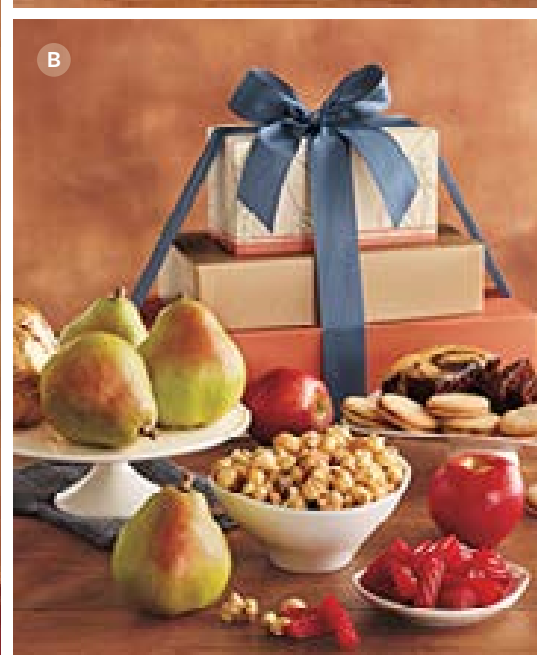

JUST THE RIGHT GIFT *for* LIFE'S SPECIAL MOMENTS

Summer Signature Tower of Treats® Gifts
Spread some cheer with a deluxe assortment of favorites, including juicy Royal Verano Pears, honey infused baklava, and buttery raspberry galettes. Perfect for an entire family, or to share with friends.

Deluxe 5 lb 9 oz Serves 6-8 RA-27326X $79.99	Grand 6 lb 14 oz Serves 8-10 RA-27327X $99.99
Celebration 9 lb 10 oz Serves 10-12 RA-27328X $149.99	Ultimate (shown) 14 lb 11 oz Serves 16-18 RA-27329X $199.99

A. Signature Tower of Treats® Gift
Discover an assortment of our most iconic treats, like Royal Verano Pears, Moose Munch® Premium Popcorn, and more.
3 lb 8 oz Serves 3-4
RA-4104X **$49.99** 🍷 🎁

B. Summer David's Gift Towers
One of our founders, David Holmes, created the first gift tower 70 years ago. Inspired by the original, this tower is filled with Moose Munch® Premium Popcorn, raspberry galettes, and decadent dessert bars, all made in our own bakery, in addition to luscious Royal Verano Pears.
Classic (shown)
4 lb 12 oz Serves 4-6
RA-27338X **$49.99** 🍷 🎁
Deluxe
6 lb 15 oz Serves 6-8
RA-30672X **$69.99** 🍷 🎁

C. Tower of Sweet Treats
Featuring some of the best treats crafted in our candy kitchen, this tower is filled with Moose Munch® Premium Popcorn, chocolate chip button cookies, sweet lemon shortbread cookies, and more. Topped with a hand-tied bow.
1 lb 6 oz Serves 3-4
RA-27330X **$29.99** 🍷 🎁

D. Tower of Chocolates® Gifts
Exclusively designed boxes filled with sweets such as Moose Munch® Premium Popcorn and velvety chocolate cherries.
Classic (shown)
2 lb Serves 4-6
RA-26586X **$59.99** 🍷 🎁
Deluxe
3 lb 13 oz Serves 6-8
RA-26587X **$89.99** 🍷 🎁