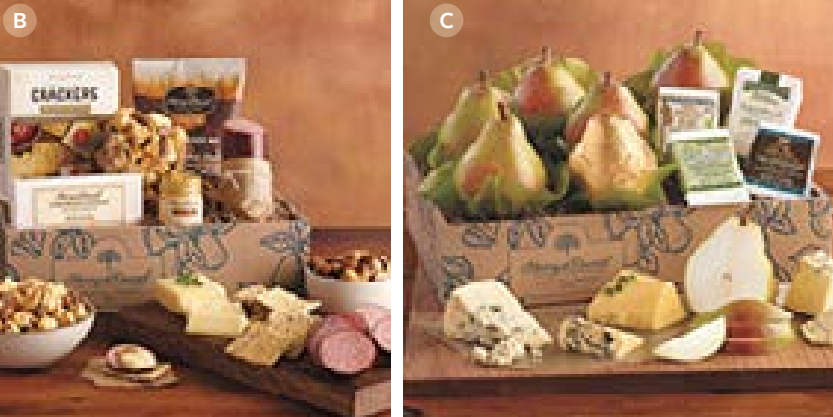

A

A. Founders' Favorites Gift Box

A box overflowing with longtime gourmet favorites. From our signature truffles and chocolate-covered cherries to dry salami and Gouda cheese, there's something for everyone.

6 lb 2 oz Serves 6-8
RA-24600X **$99.99** 🍷

B. Snack Box

More than enough to share with a friend, this sampling of sweet and savory treats includes Moose Munch® Premium Popcorn, hickory-smoked summer sausage, mixed nuts, white sharp cheddar cheese, and more.

1 lb 6 oz Serves 2-3
RA-328X **$24.99** 🍷 📦