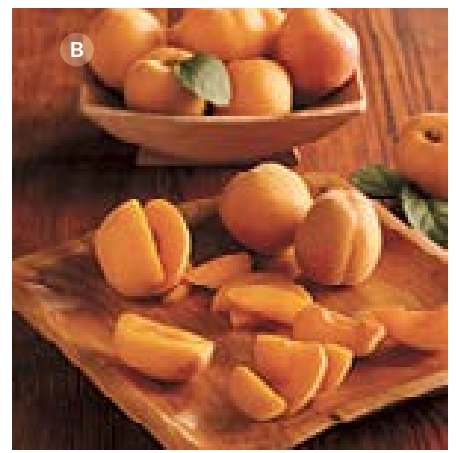

A. Royal Verano Pears, Oregold® Peaches, and Cherry-Oh!® Cherries
These three sweet and luscious fruits—each carefully tended and picked by hand—are the quintessential taste of summer.
6 lb Serves 10-12
RA-6398X **$59.99**

Cherry-Oh!® Cherries and Oregold® Peaches
3 lb 8 oz Serves 5-7
RA-2428X **$44.99**

B. Apricots
These apricots are among the biggest, juiciest, and sweetest available. Slice fresh and add to salsa for a touch of fruit flavor, or dice and briefly freeze to create the perfect dessert topping.
2 lb 5 oz Approx 14-16 apricots
RA-15827X **$39.99**

C. Oregold® Peaches
Handpicked at their peak to make sure you get the sweetest, juiciest peaches delivered to your door in perfect condition.
4 lb Approx 9 peaches
Buy More and Save
One Box
RA-30X **$29.99** 🍓
Two Boxes
RA-14287X **$44.99** 🍓

D. Honey Mangoes
Succulent and satisfying, these mangoes are picked at peak ripeness in late spring, giving them a sweet flavor and buttery texture. Blend into smoothies, add to salads and stir-fries, or enjoy as a refreshing snack.
3 lb Serves 5-6
RA-23676X **$49.99**

E. Dark Sweet Plums
These exceptionally sweet plums can be savored out of hand, baked, or poached for delicious sauces and desserts. They're picked and packed by hand to arrive in perfect condition.
4 lb 12-16 plums
RA-31015X **$34.99**

F. Nectarines
Our premium nectarines are picked at the peak of their season. They're supremely sweet and juicy and make a delicious, wholesome, grab-and-go snack or dessert.
4 lb Approx 14 nectarines
RA-27X **$34.99**