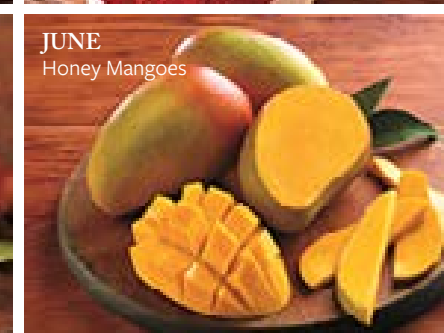

FRUIT of the MONTH®

CLUB COLLECTIONS