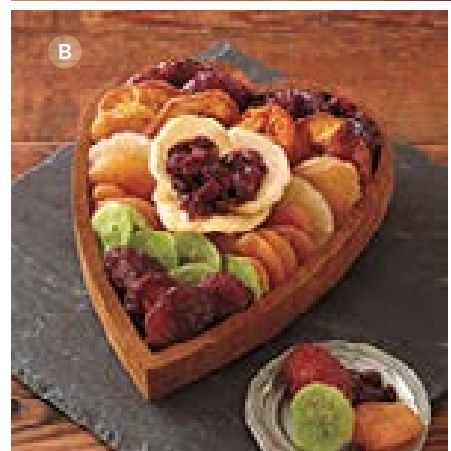

A. Mother's Day Pears Gift Box
Surprise Mom with handpicked Royal Verano Pears packed in a reusable decorative box. They're a sweet gesture to let her know just how special she is.
4 lb Approx 7 pears
JA-25386X **$34.99**

B. Dried Fruit Heart Tray
Filled with an assortment of dried fruits, including apples, pears, kiwi, and more. This is a deliciously wholesome treat. Comes in a heart-shaped wooden tray.
1 lb Serves 4-6
JA-20283X **$29.99**

C. Chocolate-Covered Fruit
Created in our Southern Oregon candy kitchen with real fruit and our premium chocolate blend. Featuring cherries, blueberries, and apricots, each enrobed in rich milk or dark chocolate.
1 lb 2 oz Serves 6-8
JA-31285X **$34.99**

D. Butterfly Chocolate-Covered Strawberries and Cheesecake Pops
A duo of cheerful sweets, both dipped in luxurious Belgian chocolate.
1 lb 1 oz 12 pieces
JA-29099X **$49.99**
Butterfly Chocolate-Covered Strawberries
15 oz 12 pieces
Dozen JA-29097X **$44.99**
Half Dozen JA-29098X **$34.99**

GET IN ON WHAT'S GOOD
Visit HarryandDavid.com to sign up for emails and receive special offers.