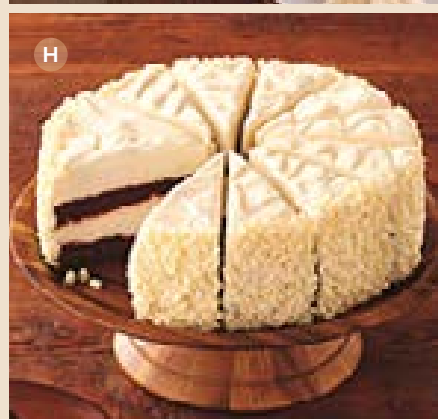

A

D

F

B

The Cheesecake Factory

CELEBRATE WITH CHEESECAKE

Transform any occasion into a memorable event with rich, creamy The Cheesecake Factory® cheesecake, shipped anywhere in the U.S. exclusively by Harry & David.

G

C

E

H

K

M

I

L

J

A. The Cheesecake Factory® OREO® Dream Extreme Cheesecake*
OREO® cookies baked in a creamy cheesecake with layers of fudge and OREO® cookie mousse. Topped with milk chocolate icing. 3 lb 13 oz Serves 8
JA-40002X **$59.99**

B. The Cheesecake Factory® Dulce de Leche Caramel Cheesecake*
Experience an indulgent caramel cheesecake with a caramel mousse topping and delicious vanilla crust. 2 lb 14 oz Serves 8
JA-40007X **$49.99**

C. The Cheesecake Factory® Lemon Raspberry Cream Cheesecake*
This cheesecake is an enticing combination of raspberry, vanilla, and lemon cake, with creamy lemon mousse. 2 lb 8 oz Serves 8
JA-40008X **$49.99**

D. The Cheesecake Factory® Hersheys® Chocolate Bar Cheesecake*
Layers of silky chocolate cheesecake and rich chocolate cake with creamy icing. 8 lb 5 oz 12 slices
JA-40016X **$79.99**

E. The Cheesecake Factory® Salted Caramel Cheesecake*
Combines the elegance of caramel and cheesecake with the smooth texture of creamy caramel mousse and a chewy blonde brownie. 7 lb 5 oz 12 slices
JA-40033X **$79.99**

F. The Cheesecake Factory® Combo Cheesecake*
Four favorite flavors together in one decadent sampler. Available exclusively through Harry & David, this one-of-a-kind dessert features three slices each of Dulce de Leche Caramel, Chocolate Mousse, White Chocolate Raspberry Truffle, and Original flavors. 6 lb 5 oz 12 slices
JA-40034X **$79.99**