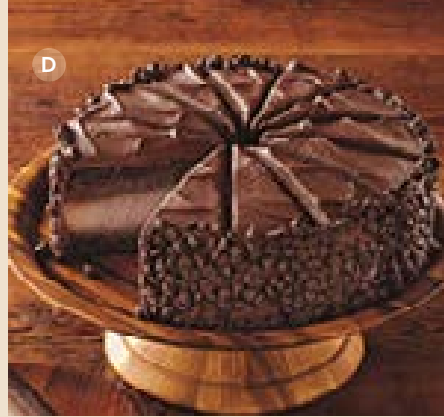

A

D

F

B

The Cheesecake Factory

CELEBRATE WITH CHEESECAKE

Transform any occasion into a memorable event with rich, creamy The Cheesecake Factory® cheesecake, shipped anywhere in the U.S. exclusively by Harry & David.

G

C

E

H

K

M

I

L

J

A. The Cheesecake Factory® OREO® Dream Extreme Cheesecake*
OREO® cookies baked in a creamy cheesecake with layers of fudge and OREO® cookie mousse. Topped with milk chocolate icing. 3 lb 13 oz Serves 8
JA-40002X **$59.99**

B. The Cheesecake Factory® Dulce de Leche Caramel Cheesecake*
Experience an indulgent caramel cheesecake with a caramel mousse topping and delicious vanilla crust. 2 lb 14 oz Serves 8
JA-40007X **$49.99**

C. The Cheesecake Factory® Lemon Raspberry Cream Cheesecake*
This cheesecake is an enticing combination of raspberry, vanilla, and lemon cake, with creamy lemon mousse. 2 lb 8 oz Serves 8
JA-40008X **$49.99**

D. The Cheesecake Factory® Hersheys® Chocolate Bar Cheesecake*
Layers of silky chocolate cheesecake and rich chocolate cake with creamy icing. 8 lb 5 oz 12 slices
JA-40016X **$79.99**

E. The Cheesecake Factory® Salted Caramel Cheesecake*
Combines the elegance of caramel and cheesecake with the smooth texture of creamy caramel mousse and a chewy blonde brownie. 7 lb 5 oz 12 slices
JA-40033X **$79.99**

F. The Cheesecake Factory® Combo Cheesecake*
Four favorite flavors together in one decadent sampler. Available exclusively through Harry & David, this one-of-a-kind dessert features three slices each of Dulce de Leche Caramel, Chocolate Mousse, White Chocolate Raspberry Truffle, and Original flavors. 6 lb 5 oz 12 slices
JA-40034X **$79.99**