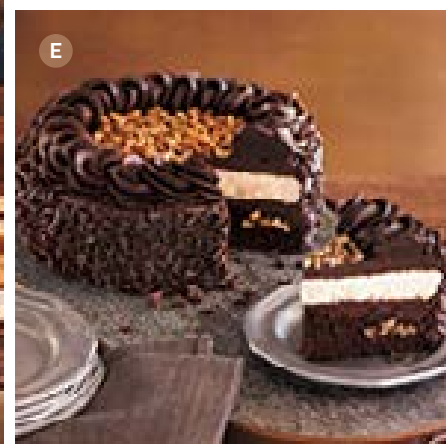

BAKERY DELIGHTS *with* BRIGHT SPRING FLAVORS

NEW

A

D

E

B

NEW

C

F

NEW

A. Signature Cookie Gift Baskets
A wide array of delicious cookies, including signature galettes, giant peanut butter cookies, and more.

Classic	Deluxe (shown)
1 lb 10 oz	2 lb 15 oz
22 cookies	47 cookies
JA-26633X $39.99	JA-26634X $59.99

B. Tie-Dye Cake
Individually hand-colored so that no two are alike, this classic vanilla cake becomes a masterpiece perfect for any occasion.
3 lb 12 oz Serves 8-10
JA-31456X **$49.99**

C. Cheesecake Party Wheel
A wheel of delectable cheesecake in four flavors: raspberry, chocolate caramel nut, triple chocolate, and strawberry. 3 lb 12 slices
JA-27322X **$44.99** 📦

Signature New York-Style Cheesecake
Stylish and simple, this cheesecake combines a sophisticated New York-style recipe with traditional touches, like a crumbled graham cracker crust.
2 lb Serves 6-8
JA-2800X **$29.99** 📦

Cushman's™ HoneyBell Cheesecake
A traditional New York-style recipe, this creamy cake is filled with pieces of juicy mandarins and topped with a HoneyBell-flavored glaze. 3 lb Serves 12
JA-28688X **$39.99**

D. Ultimate Carrot Cake
Two layers of our original carrot cake, and one layer of our famous New York-style cheesecake with decadent cream cheese frosting with roasted walnut pieces and sugar carrot decorations.
3 lb 8 oz Serves 8-10
JA-26897X **$49.99**

E. Ultimate Chocolate Cake
New York-style cheesecake with a layer of brownie fudge cake, fudge frosting and filling, and pecan topping.
3 lb 7 oz Serves 8-10
JA-24680X **$49.99**

F. Lemon Bundt Cake with Raspberry Cheesecake Filling
Delectable Bundt cake crafted with real lemon juice and whole eggs.
3 lb Serves 10-12
JA-51262X **$34.99**

Sweet Lady Jane White Chocolate Lemon Cake

A delightful dessert with sweet yellow butter cake, white chocolate mousse, and English lemon curd. Finished with buttercream hearts and Belgian white chocolate curls.
2 lb 4 oz Serves 4-6
JA-31334X **$49.99**