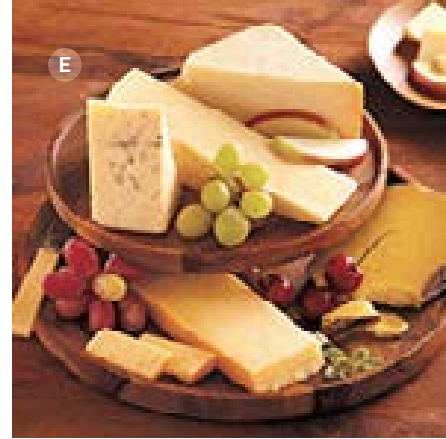

H. Dried Exotic Fruit Tray
This is a unique gift filled with an exotic array of fabulous dried fruit. It includes fruit such as candied kiwi and Mediterranean apricots. 1 lb 8 oz Serves 6 JA-27289X **$29.99**

I. Deluxe Dried Fruit Tray
This gift offers a variety of wholesome and tree-ripened fruit to enjoy year-round. 2 lb 8 oz Serves 8 JA-375X **$39.99**

J. Dried Fruit and Nut Tray
The sweetness of dried fruit paired with the saltiness of a variety of gourmet nuts is a classic combination. 3 lb Serves 12 JA-15150X **$49.99**