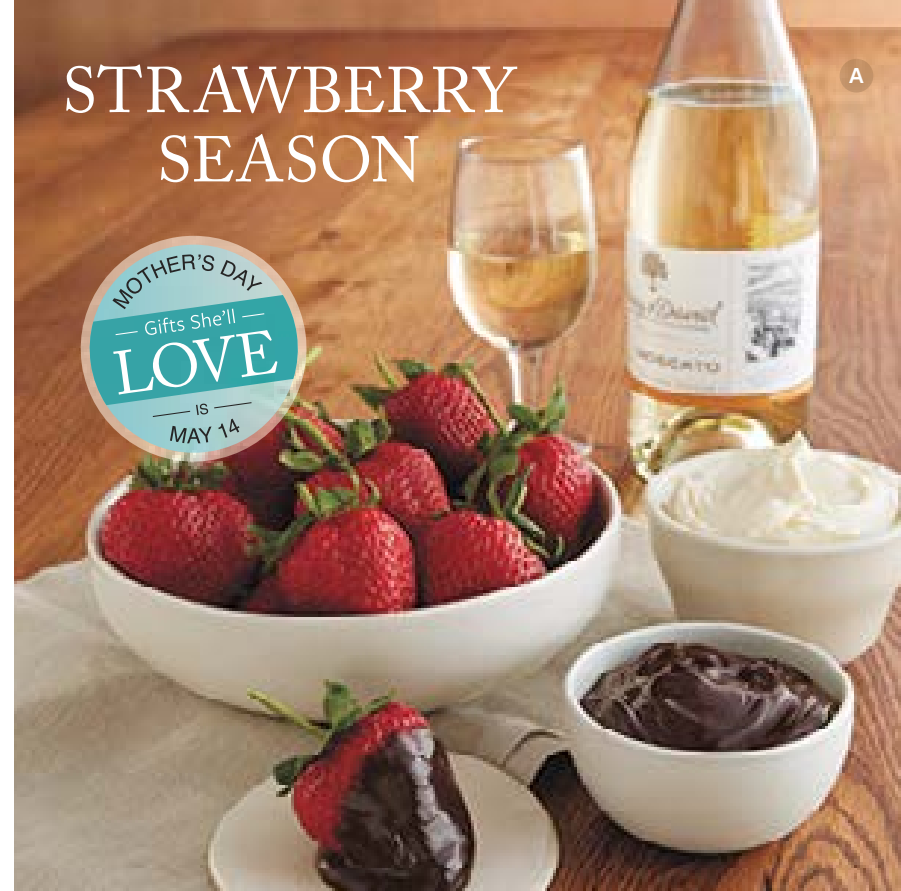

Harry & David celebrations **passport**®

Prices and discounts are exclusive of applicable taxes. Free Service Charge applicable on florist fulfilled gifts delivered within the United States. Items may vary and are subject to availability, delivery rules and times. Celebrations Passport® members must order at least two business days before delivery for Free Service Charge. Free Shipping Charge applicable on standard weekday delivery for select gifts delivered via direct shipping by common carrier (FedEx, UPS, etc.) within the continental United States only. Upgraded shipping options and Saturday delivery are available for an additional shipping charge. Celebrations Passport® members must order at least two business days before delivery for Free Shipping charge. Offers available online and by phone. Offers are not available on all products and are subject to restrictions and limitations. Prices and charges are subject to change without notice. Void where prohibited. Sunday Delivery Not Available. Celebrations Passport® members sign in to your online account or call to receive your membership benefits when placing an order. To become a Celebrations Passport® member you must sign up online only.

STRAWBERRY SEASON

MOTHER'S DAY
— Gifts She'll —
LOVE
— IS —
MAY 14