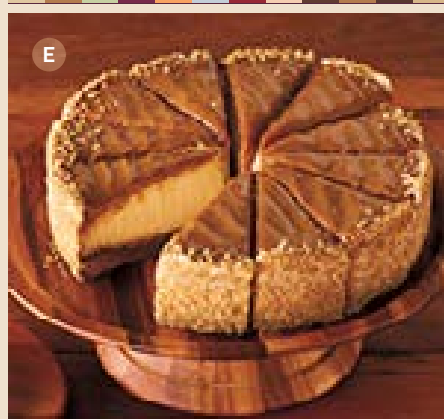

A

D

F

B

The Cheesecake Factory

CELEBRATE WITH CHEESECAKE

Transform any occasion into a memorable event with rich, creamy The Cheesecake Factory® cheesecake, shipped anywhere in the U.S. exclusively by Harry & David.

G

C

E

H

K

M

I

L

J

A. The Cheesecake Factory® OREO® Dream Extreme Cheesecake*
OREO® cookies baked in a creamy cheesecake with layers of fudge and OREO® cookie mousse. Topped with milk chocolate icing. 3 lb 13 oz Serves 8
JA-40002X **$59.99**

B. The Cheesecake Factory® Dulce de Leche Caramel Cheesecake*
Experience an indulgent caramel cheesecake with a caramel mousse topping and delicious vanilla crust. 2 lb 14 oz Serves 8
JA-40007X **$49.99**

C. The Cheesecake Factory® Lemon Raspberry Cream Cheesecake*
This cheesecake is an enticing combination of raspberry, vanilla, and lemon cake, with creamy lemon mousse. 2 lb 8 oz Serves 8
JA-40008X **$49.99**

D. The Cheesecake Factory® Hersheys® Chocolate Bar Cheesecake*
Layers of silky chocolate cheesecake and rich chocolate cake with creamy icing. 8 lb 5 oz 12 slices
JA-40016X **$79.99**

E. The Cheesecake Factory® Salted Caramel Cheesecake*
Combines the elegance of caramel and cheesecake with the smooth texture of creamy caramel mousse and a chewy blonde brownie. 7 lb 5 oz 12 slices
JA-40033X **$79.99**

F. The Cheesecake Factory® Combo Cheesecake*
Four favorite flavors together in one decadent sampler. Available exclusively through Harry & David, this one-of-a-kind dessert features three slices each of Dulce de Leche Caramel, Chocolate Mousse, White Chocolate Raspberry Truffle, and Original flavors. 6 lb 5 oz 12 slices
JA-40034X **$79.99**