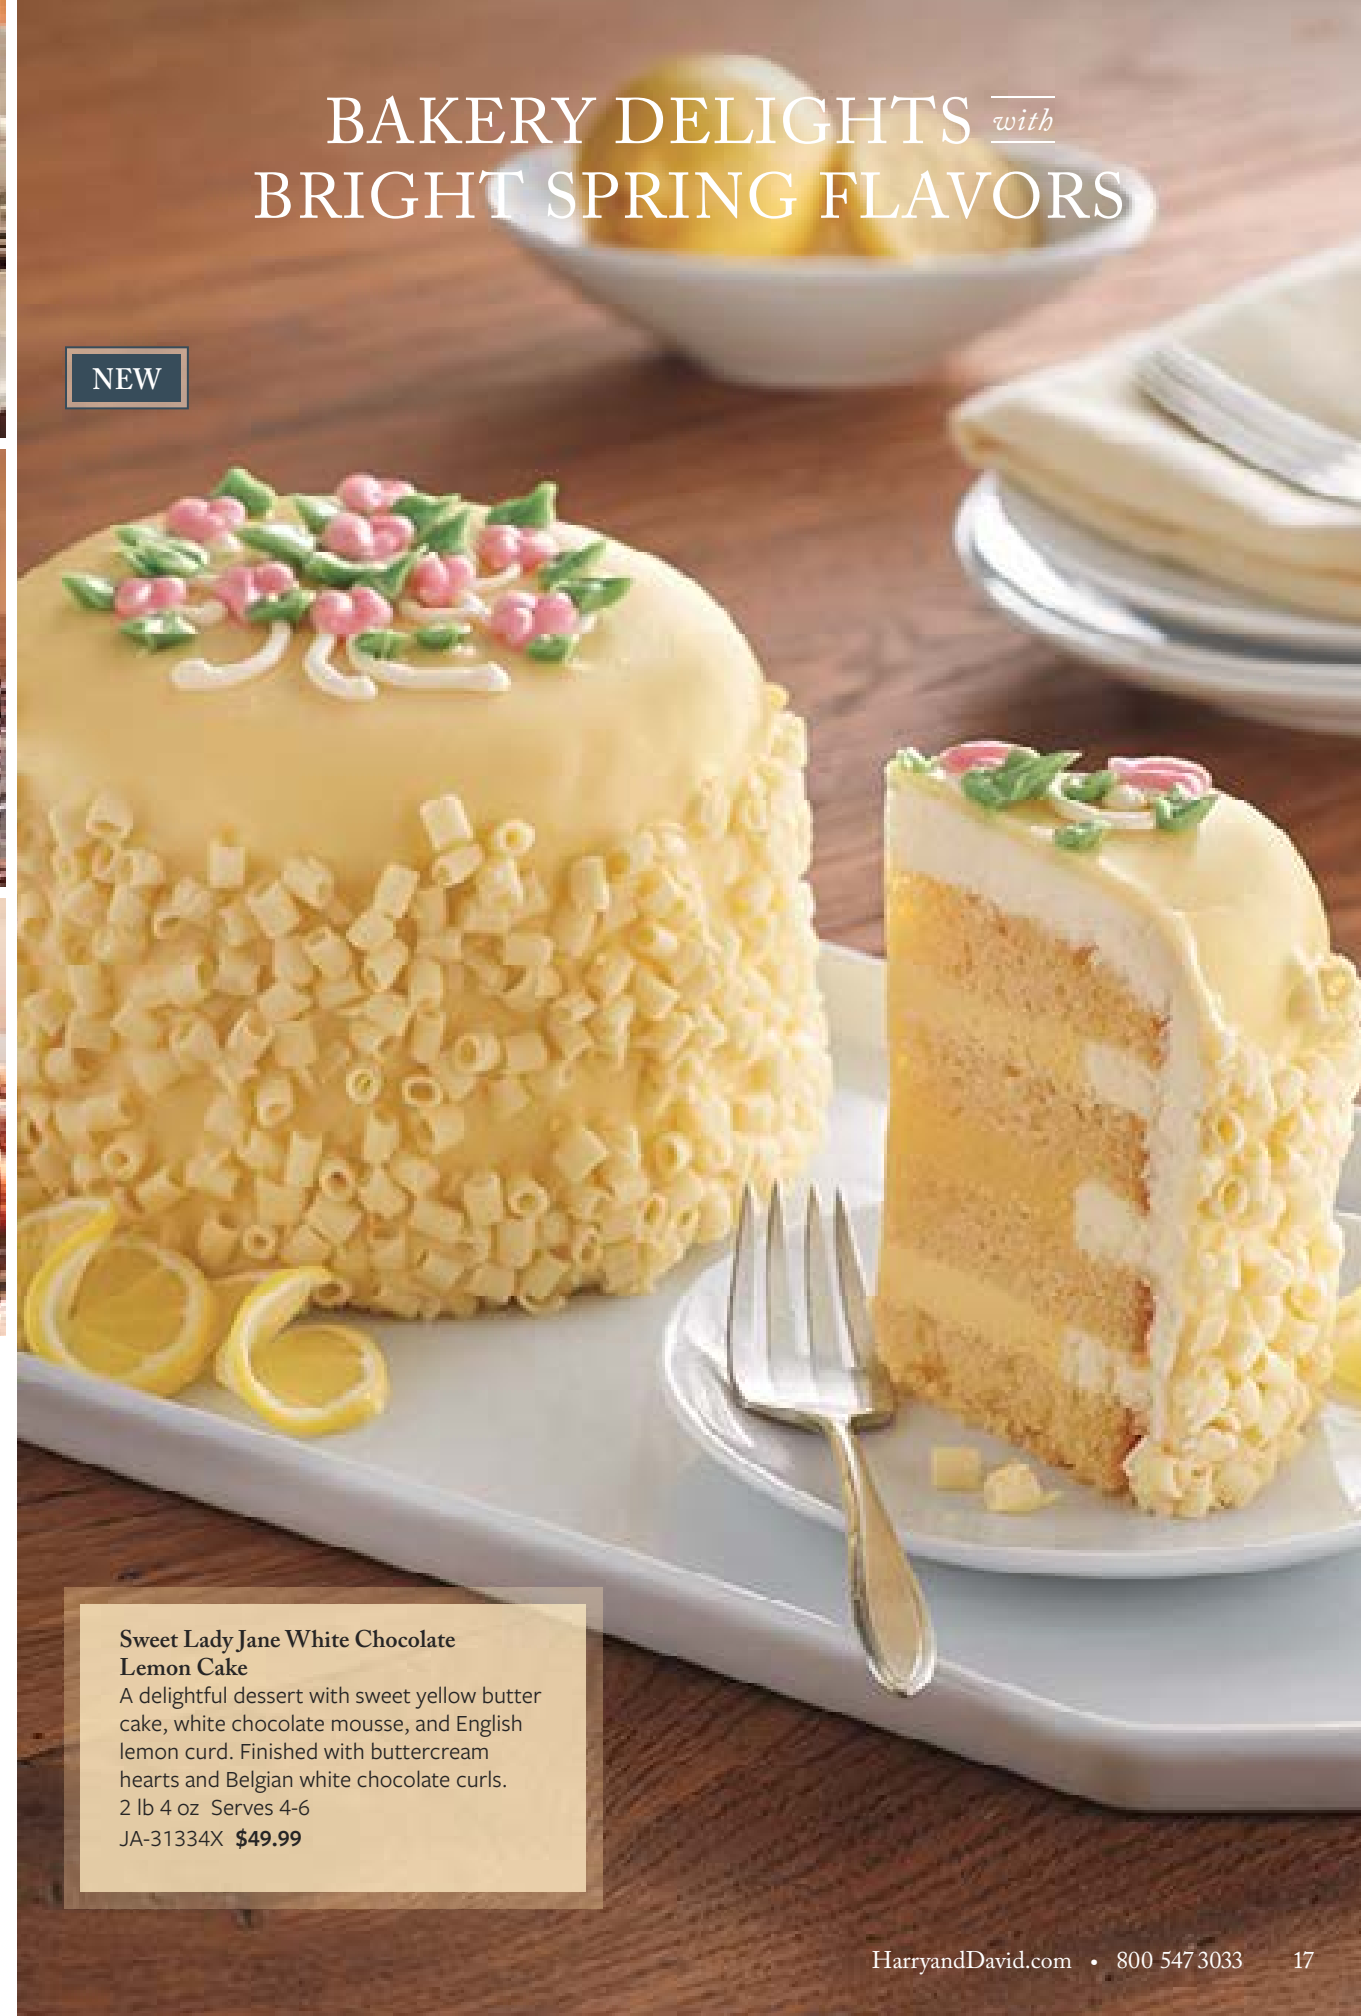

BAKERY DELIGHTS *with* BRIGHT SPRING FLAVORS

NEW

A

D

E

B

NEW

C

F

NEW

A. Signature Cookie Gift Baskets
A wide array of delicious cookies, including signature galettes, giant peanut butter cookies, and more.

Classic	Deluxe (shown)
1 lb 10 oz	2 lb 15 oz
22 cookies	47 cookies
JA-26633X $39.99	JA-26634X $59.99

B. Tie-Dye Cake
Individually hand-colored so that no two are alike, this classic vanilla cake becomes a masterpiece perfect for any occasion.
3 lb 12 oz Serves 8-10
JA-31456X **$49.99**

C. Cheesecake Party Wheel
A wheel of delectable cheesecake in four flavors: raspberry, chocolate caramel nut, triple chocolate, and strawberry. 3 lb 12 slices
JA-27322X **$44.99** 📦

Signature New York-Style Cheesecake
Stylish and simple, this cheesecake combines a sophisticated New York-style recipe with traditional touches, like a crumbled graham cracker crust.
2 lb Serves 6-8
JA-2800X **$29.99** 📦

Cushman's™ HoneyBell Cheesecake
A traditional New York-style recipe, this creamy cake is filled with pieces of juicy mandarins and topped with a HoneyBell-flavored glaze. 3 lb Serves 12
JA-28688X **$39.99**

D. Ultimate Carrot Cake
Two layers of our original carrot cake, and one layer of our famous New York-style cheesecake with decadent cream cheese frosting with roasted walnut pieces and sugar carrot decorations.
3 lb 8 oz Serves 8-10
JA-26897X **$49.99**

E. Ultimate Chocolate Cake
New York-style cheesecake with a layer of brownie fudge cake, fudge frosting and filling, and pecan topping.
3 lb 7 oz Serves 8-10
JA-24680X **$49.99**

F. Lemon Bundt Cake with Raspberry Cheesecake Filling
Delectable Bundt cake crafted with real lemon juice and whole eggs.
3 lb Serves 10-12
JA-51262X **$34.99**

Sweet Lady Jane White Chocolate Lemon Cake

A delightful dessert with sweet yellow butter cake, white chocolate mousse, and English lemon curd. Finished with buttercream hearts and Belgian white chocolate curls.
2 lb 4 oz Serves 4-6
JA-31334X **$49.99**