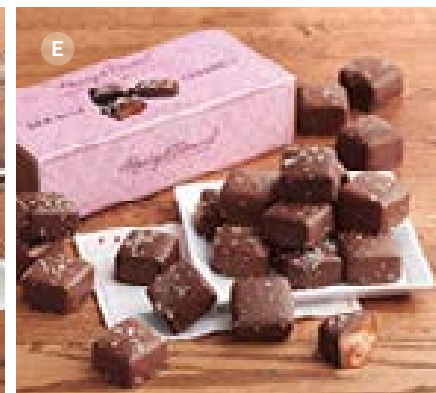

F. Chocolate-Covered Grahams

Crispy graham crackers are enrobed in premium milk and dark chocolate. Cheery spring-themed artwork makes this the perfect gift for special occasions. 1 lb 2 oz 18 grahams
JA-31234X **\$34.99**

G. Spring Gift Boxes

Brimming with juicy Royal Verano Pears, lemon raspberry shortbread cookies, chocolate-covered pineapple, a spring-inspired hand towel, and more. Wine version includes award-winning 2015 Pinot Gris.

Classic

3 lb 3 oz Serves 3-4
JA-30605X **\$39.99**

Classic with Wine*

750 ml
JA-31442X **\$59.99**

Deluxe (shown)

4 lb 5 oz Serves 5-7
JA-31402X **\$49.99**

Deluxe with Wine*

750 ml
JA-31431X **\$69.99**

Thank her with breathtaking

Blooms

A. Mother's Day Apple Blossom Amaryllis Gift
This thoughtful gift is perfect for any mom who loves bright blooms. With water and sunshine, the pre-planted amaryllis bulbs will grow and begin to blossom after about four to six weeks, producing large blooms of white brushed with a soft, blushing pink. Branded by hand with the word "mom," this rustic box can be used long after Mother's Day.
Planter: 14"L x 8"W x 8"H.
JA-28213X \$44.99