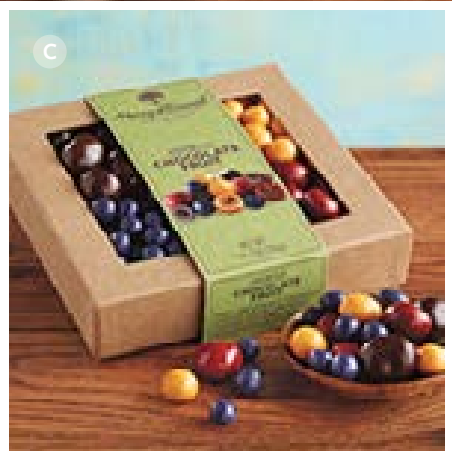

A. Mother's Day Pears Gift Box
Surprise Mom with handpicked Royal Verano Pears packed in a reusable decorative box. They're a sweet gesture to let her know just how special she is.
4 lb Approx 7 pears
JA-25386X **$34.99**

B. Dried Fruit Heart Tray
Filled with an assortment of dried fruits, including apples, pears, kiwi, and more. This is a deliciously wholesome treat. Comes in a heart-shaped wooden tray.
1 lb Serves 4-6
JA-20283X **$29.99**

C. Chocolate-Covered Fruit
Created in our Southern Oregon candy kitchen with real fruit and our premium chocolate blend. Featuring cherries, blueberries, and apricots, each enrobed in rich milk or dark chocolate.
1 lb 2 oz Serves 6-8
JA-31285X **$34.99**

D. Butterfly Chocolate-Covered Strawberries and Cheesecake Pops
A duo of cheerful sweets, both dipped in luxurious Belgian chocolate.
1 lb 1 oz 12 pieces
JA-29099X **$49.99**
Butterfly Chocolate-Covered Strawberries
15 oz 12 pieces
Dozen JA-29097X **$44.99**
Half Dozen JA-29098X **$34.99**

GET IN ON WHAT'S GOOD
Visit HarryandDavid.com to sign up for emails and receive special offers.