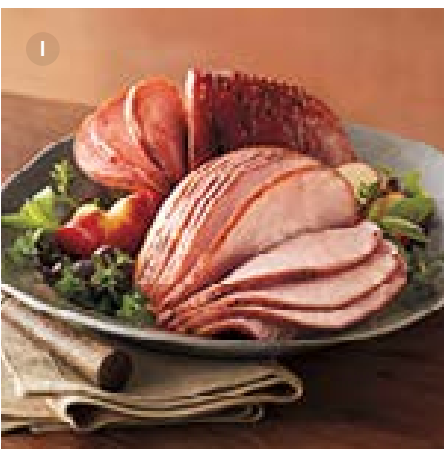

AN EXTRA TOUCH
Look for the grapes, truffles, and moose icons throughout the catalog, then go online or call to place your order. You can add wine starting at $17.99, our decadent chocolates or truffles for $19.99, or Moose Munch® Premium Popcorn for $16.99.
Additional shipping and processing charges apply based on the regular price of the additional item. See page 20 for further details, as well as restrictions relating to the purchase of wine, and a list of states to which Harry & David™ wine can be shipped. You must be 21 years of age or older to order, purchase, or receive a delivery of wine. Offer void where prohibited by law.