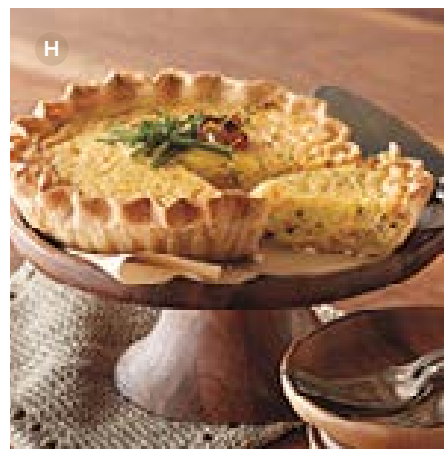

AN EXTRA TOUCH
Look for the grapes, truffles, and moose icons throughout the catalog, then go online or call to place your order. You can add wine starting at $17.99, our decadent chocolates or truffles for $19.99, or Moose Munch® Premium Popcorn for $16.99.
Additional shipping and processing charges apply based on the regular price of the additional item. See page 20 for further details, as well as restrictions relating to the purchase of wine, and a list of states to which Harry & David™ wine can be shipped. You must be 21 years of age or older to order, purchase, or receive a delivery of wine. Offer void where prohibited by law.