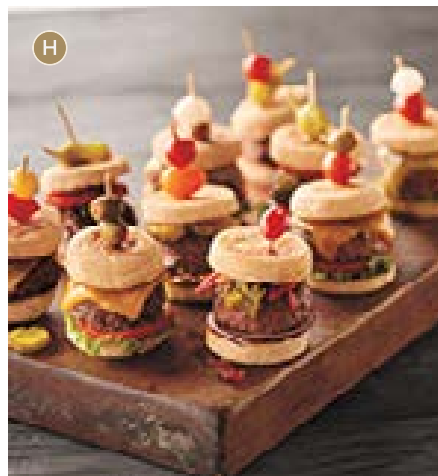

A. Favorite Mixed Nut Collection
In-shell pistachios, jumbo cashews, roasted almonds, and mixed nuts. 1 lb
PA-25791X **$29.99**

B. Deluxe Mixed Nut Gift Tin
Roasted almonds, honey-roasted cashews, pistachios, pecans, and more. 2 lb 6 oz
Tin: 10.6"L x 7.9"W x 3"H.
PA-27195X **$49.99**

C. Charcuterie and Cheese Assortment
Enjoy three slow-cured salami from Olli Salumeria, along with Face Rock Harvest Peppercorn, Beehive Cheese Co. Apple Walnut Smoked, and Sartori® BellaVitano Gold® cheeses. 2 lb 4 oz
PA-28863X **$79.99**

D. Football Sausage and Cheese Gift
Enjoy the game while snacking on a football-shaped summer sausage, crisp three-seed crackers, and two artisan cheeses. 1 lb 14 oz
PA-32508X **$39.99**

E. Jerky Gift Box
Give the gift of mouthwatering flavor with this assortment of savory snacks. Included are beef sausage sticks, two types of jerky, pepperoni sticks, and hot 'n sweet beer mustard. 1 lb 11 oz
PA-32952X **$39.99**

F. Wild Alaskan Smoked Salmon Trio
Three smoked flavors: lemon dill, black pepper, and classic. 1 lb 2 oz
PA-14566X **$49.99**

G. Ultimate Charcuterie and Cheese Collection
Featuring an assortment of gourmet meats as well as four specialty cheeses, this is the perfect spread for the connoisseur. Arrives with a round acacia-wood cutting board. 2 lb 3 oz
Board: 18.8"L x 13"W x 6"H.
PA-32552X **$129.99**

H. Stock Yards® Mini Burgers and Wolferman's® Mini English Muffins
USDA Choice mini steak burgers and Wolferman's® 1910 original recipe mini English muffins. 3 lb 4 oz Makes 12 sliders
PA-51289X **$39.99**

Four unique flavors