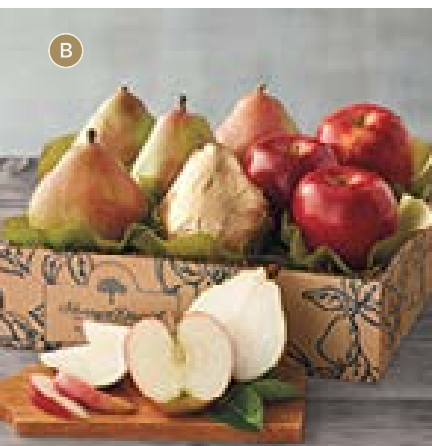

Deluxe

5 lb 9 oz
PA-27326X **\$79.99**

Grand (shown)

6 lb 15 oz
PA-27327X **\$99.99**

Supreme

9 lb 10 oz
PA-27328X **\$149.99**

Ultimate

14 lb 9 oz
PA-27329X **\$199.99**

A

Royal Verano® Pears

B

A. Royal Verano® Pears
Grown and tended by experts around the globe, these pears are among the finest available. They are the result of our endless pursuit of quality—juicy and tender pears with incredibly sweet flavor.
4 lb Approx 7 pears
Buy More and Save