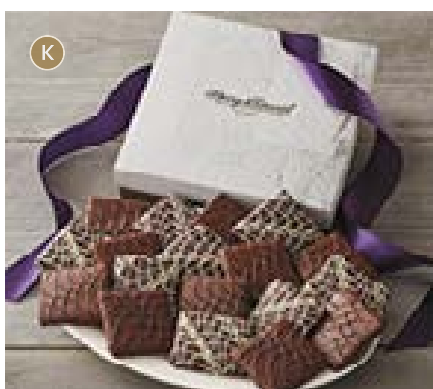

A

12 different varieties

B

A. Moose Munch® Ultimate Gift Box
An assortment of our most popular flavors, like milk chocolate, dark chocolate, classic caramel, peanut butter, and birthday cake. It's the perfect gift for snack lovers.
7 lb 8 oz 12 10-oz bags
PA-32112X **$84.99**

B. Moose Munch® Premium Popcorn Tins
Enjoy the most popular flavors of our iconic premium snack.
Tin: 10"Dia x 6"H.

Classic 2 lb 8 oz
PA-13820X **$49.99**

Deluxe (shown) 3 lb 12 oz
PA-16935X **$59.99**

14 Go online for even more treats.

C

C. Moose Munch® Premium Popcorn - Pick Your Own
Select your favorites or discover new flavors. 10 oz bags

Pick 4 2 lb 8 oz
PA-23228X **$39.99**

Pick 6 3 lb 12 oz
PA-23229X **$49.99**

Pick 10 6 lb 4 oz
PA-23230X **$74.99**

D. Moose Munch® Premium Collection
A spectacular array of treats, including three classic flavors of everyone's favorite Moose Munch® Premium Popcorn: caramel, milk, and dark chocolate; Moose Munch® Chocolate Bark; and three each of our irresistible milk and dark chocolate Moose Munch® Bars. 3 lb 10 oz
PA-30756X **$64.99**

D

E

F

E. Moose Munch® Snack Trio
This snack pack includes a trio of classic flavors: milk chocolate, dark chocolate, and classic caramel, all made in our candy kitchen. So hit the trail and enjoy them all. 1 lb 8 oz
PA-31461X **$24.99**

F. Moose Munch® Premium Popcorn Inspired by Cinnabon®
Made with perfectly popped popcorn, deliciously creamy caramel, Cinnabon® cinnamon roll filling, and Cinnabon® cream cheese frosting, this irresistible snack is topped with white chocolate drizzles inspired by the flavors of Cinnabon® filling and Cinnabon® cream cheese frosting. 2 lb 4 oz
PA-32758X **$34.99**

G

★★★★★
"An unforgettable gift!"
—Alessandra

H

I

J

K

L

M