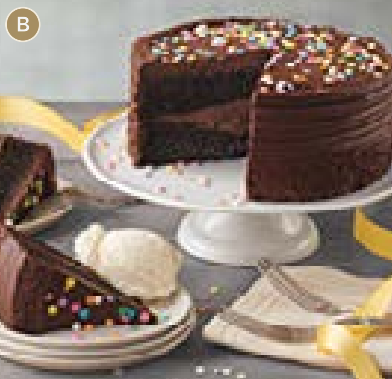

Go all out with impressive cheesecakes. 17

GIFTS FOR EVERY OCCASION

BIRTHDAY

THANK YOU

CONGRATS

SYMPATHY

A. Birthday Baskets
Start the celebration with sweet treats like juicy pears, Moose Munch® Premium Popcorn, raspberry galettes, and more.

Classic 2 lb 8 oz
PA-31484X **\$49.99**

Deluxe (shown) 4 lb 14 oz
PA-31466X **\$79.99**

B. Chocolate Birthday Cake
Made with rich dark chocolate, this decadent treat is crafted in our own bakery, then hand-decorated with chocolate cream cheese frosting and confetti sprinkles. 3 lb 2 oz
PA-26804X **\$44.99**