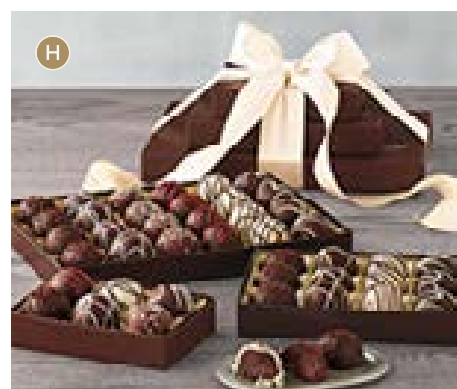

A

12 different varieties

B

A. Moose Munch® Ultimate Gift Box
An assortment of our most popular flavors, like milk chocolate, dark chocolate, classic caramel, peanut butter, and birthday cake. It's the perfect gift for snack lovers.
7 lb 8 oz 12 10-oz bags
PA-32112X **$84.99**

B. Moose Munch® Premium Popcorn Tins
Enjoy the most popular flavors of our iconic premium snack.
Tin: 10"Dia x 6"H.

Classic 2 lb 8 oz
PA-13820X **$49.99**

Deluxe (shown) 3 lb 12 oz
PA-16935X **$59.99**

14 Go online for even more treats.

C

C. Moose Munch® Premium Popcorn - Pick Your Own
Select your favorites or discover new flavors. 10 oz bags

Pick 4 2 lb 8 oz
PA-23228X **$39.99**

Pick 6 3 lb 12 oz
PA-23229X **$49.99**

Pick 10 6 lb 4 oz
PA-23230X **$74.99**

D. Moose Munch® Premium Collection
A spectacular array of treats, including three classic flavors of everyone's favorite Moose Munch® Premium Popcorn: caramel, milk, and dark chocolate; Moose Munch® Chocolate Bark; and three each of our irresistible milk and dark chocolate Moose Munch® Bars. 3 lb 10 oz
PA-30756X **$64.99**

D

E

F

E. Moose Munch® Snack Trio
This snack pack includes a trio of classic flavors: milk chocolate, dark chocolate, and classic caramel, all made in our candy kitchen. So hit the trail and enjoy them all. 1 lb 8 oz
PA-31461X **$24.99**

F. Moose Munch® Premium Popcorn Inspired by Cinnabon®
Made with perfectly popped popcorn, deliciously creamy caramel, Cinnabon® cinnamon roll filling, and Cinnabon® cream cheese frosting, this irresistible snack is topped with white chocolate drizzles inspired by the flavors of Cinnabon® filling and Cinnabon® cream cheese frosting. 2 lb 4 oz
PA-32758X **$34.99**

G

★★★★★
"An unforgettable gift!"
—Alessandra

H

I

J

K

L

M