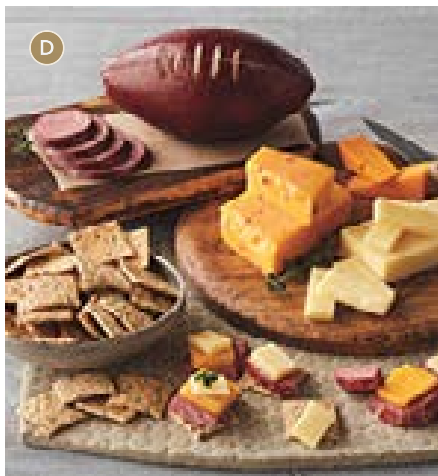

E. Jerky Gift Box
Give the gift of mouthwatering flavor with this assortment of savory snacks. Included are beef sausage sticks, two types of jerky, pepperoni sticks, and hot 'n sweet beer mustard. 1 lb 11 oz
PA-32952X **$39.99**

F. Wild Alaskan Smoked Salmon Trio
Three smoked flavors: lemon dill, black pepper, and classic. 1 lb 2 oz
PA-14566X **$49.99**

G. Ultimate Charcuterie and Cheese Collection
Featuring an assortment of gourmet meats as well as four specialty cheeses, this is the perfect spread for the connoisseur. Arrives with a round acacia-wood cutting board. 2 lb 3 oz
Board: 18.8"L x 13"W x 6"H.
PA-32552X **$129.99**

H. Stock Yards® Mini Burgers and Wolferman's® Mini English Muffins
USDA Choice mini steak burgers and Wolferman's® 1910 original recipe mini English muffins. 3 lb 4 oz Makes 12 sliders
PA-51289X **$39.99**

Four unique flavors

I. Sausage Sampler
Sausages from four distinct styles of cuisine, including a Cajun-style andouille sausage and an Italian-style pork sausage. 2 lb 15 oz 16 pieces
PA-28386X **$49.99**

J. BBQ Collection
Mouthwatering seasoned, sauced, and smoked meats, including St. Louis cut ribs, sliced beef brisket, pulled pork, and pulled chicken. 4 lb
PA-32117X **$79.99**