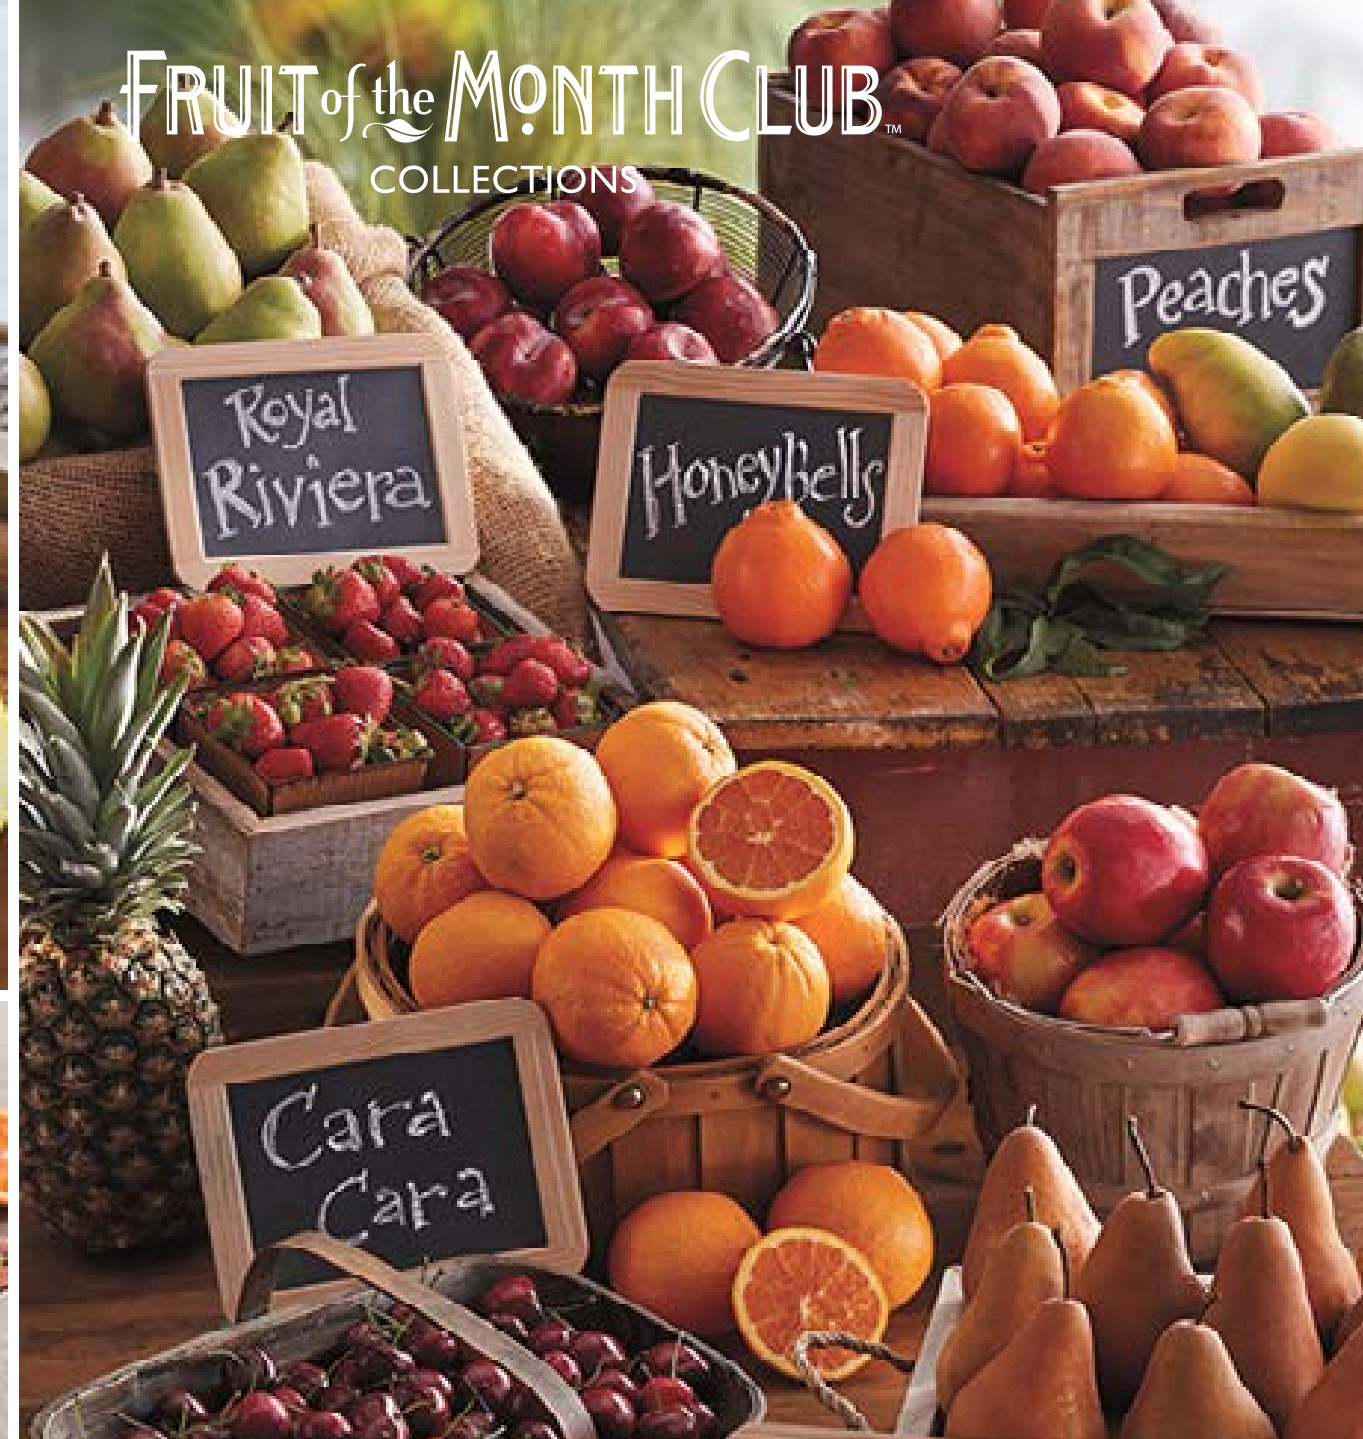

C. Plump-Sweet Cherries
Each of these handpicked gems is sweet and juicy, with a crisp skin and delicate crunch. 2 lb
Buy More and Save
One Box PA-75X **\$44.99**
Two Boxes PA-3020X **\$69.99**

D

D. Southern Hemisphere HoneyBells
Grown in the tropical climate of Peru, these HoneyBells are delightfully sweet with mild grapefruit notes.
5 lb Approx 14 HoneyBells
PA-28899X **\$36.99**

I can't go wrong with Harry & David, my in-laws loved everything. The pears were very ripe and juicy.
—Caroline

FRUIT of the MONTH CLUB™ COLLECTIONS

Delicious Deliveries for Every Month
Our original Fruit-of-the-Month Club® Collection was offered in 1938, and our collection of gourmet Clubs has expanded throughout the years to feature the season's best offerings of classic and exotic fruit. Simply choose when you would like your Club to start and enjoy the finest fruit month after month.