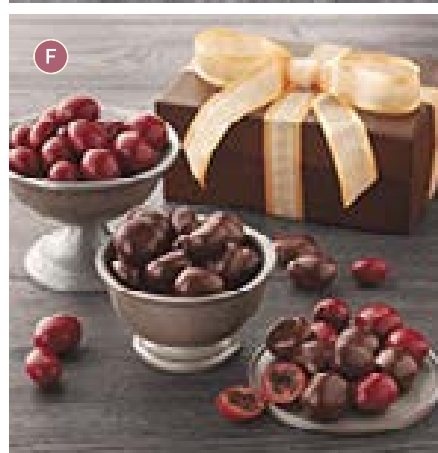

It's a Good Day to Indulge

A. Tower of Chocolates® Gifts
Exclusively designed boxes filled with sweets such as Moose Munch® Premium Popcorn and velvety chocolate-covered cherries.

Classic
2 lb
JA-26586X **\$54.99** 🍫