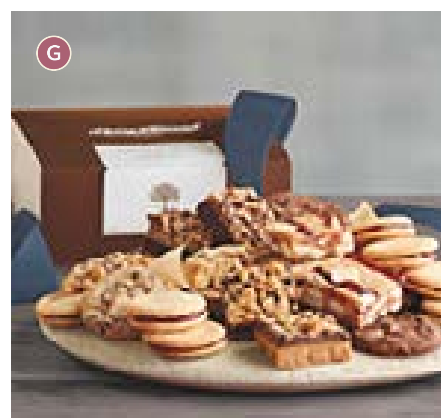

Bakery Assortment - Signature
Same gift as Bakery Tray - Signature, without the tray.
4 lb 4 oz
JA-7609X **$59.99**

B. Rose Cake
Three layers of vanilla cake and sweet raspberry filling are covered by white buttercream icing and covered in red and white buttercream roses for a stunning presentation. 4 lb
JA-32757X **$69.99**

C. Signature Cookie Gift Baskets
A wide array of delicious cookies, including signature galettes, giant peanut butter cookies, and more.

Classic
1 lb 10 oz 22 cookies
JA-26633X **$39.99**

Deluxe (shown)
2 lb 15 oz 47 cookies
JA-26634X **$59.99**

D. Birthday Petits Fours
Delicate and deliciously flavorful, these miniature cakes are decorated with festive sprinkles or white chocolate drizzle in pastel colors. Includes three flavors: lemon blueberry, lemon raspberry, and strawberry shortcake. 7 oz 15 petits fours
JA-28888X **$34.99**

E. Lemon Bundt Cake with Raspberry Cheesecake Filling
A fruity lemon Bundt cake with a heavenly filling of New York-style cheesecake and tart raspberries. 3 lb
JA-51262X **$44.99**

F. Peach and Berry Pie
Bursting with sweet blueberries, tangy raspberries, and tender peaches. 3 lb
JA-14366X **$39.99**

G. Classic Bakery Sweets
Brimming with delicious dessert bars and cookies. 1 lb 3 oz
JA-26581X **$29.99**