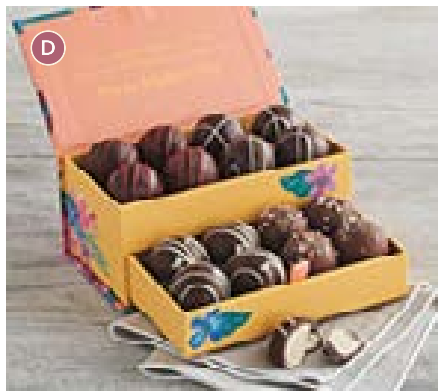

A. Mother's Day Sweets Box

Let Mom indulge her sweet tooth with this striking gift box filled with a variety of tempting treats, like raspberry shortbread cookies, a white chocolate raspberry cookie bar, banana pecan loaf, and more. 1 lb 1 oz
JA-28235X **$24.99**

B. Mother's Day Mini Cheesecake Duo

Celebrate Mom with two creamy cheesecakes from our bakery, one with raspberry and the other with decadent chocolate. 1 lb 7 oz
JA-25324X **$29.99**

C. Spring Pretzel Box

Blending creamy sweetness with a pleasant salty crunch, this pretzel gift includes both yogurt- and milk chocolate-covered pretzels. 1 lb 8 oz
JA-29056X **$24.99**

D. Mother's Day Keepsake Box with Chocolate Truffles

This reusable keepsake box is filled with our signature chocolate truffles, crafted in our Southern Oregon candy kitchen. Box: 6.25"L x 3.5"D x 2.75"H. 10 oz 16 truffles
JA-29222X **$34.99**

E. Chocolate-Covered Graham

Crafted and decorated in our candy kitchen, crispy graham crackers are enrobed in premium milk and dark chocolate. 1 lb 2 oz 18 graham
JA-31234X **$39.99**

F. Moose Munch® Premium Popcorn Spring Drum

Crafted with premium ingredients, this drum full of the anytime snack makes a thoughtful gift for someone special or a perfect pick-me-up for yourself. 1 lb 8 oz
JA-31824X **$24.99**

G. Flower Shortbread Cookies and Truffles (shown)

Made in our Southern Oregon bakery and candy kitchen, two dozen raspberry shortbread cookies with flower cutouts and a box of rich, creamy truffles arrive ready to brighten someone's day. 1 lb 9 oz
JA-32724X **$44.99**

Spring Truffles

Chocolate truffles enrobed in spring-colored white chocolate for a cheerful treat. 7 oz 12 truffles
JA-32032X **$24.99**

The Best Way to Sweeten Mom's Day