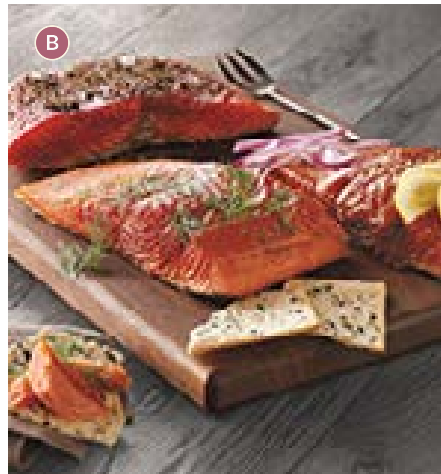

Northwest Smoked Salmon
Wild Sockeye salmon caught in the cold waters of the Pacific Northwest. 1 lb 2 oz
JA-380X **$44.99** 🍇 🍷

C. Chicken Pot Pie (shown)
This hand-crimped pie is filled with tender white meat chicken, sautéed onions, carrots, peas, potatoes, and a blend of herbs and spices. 2 lb 11 oz
JA-27431X **$39.99**