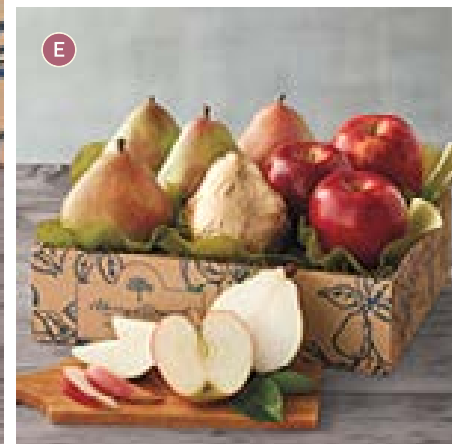

A. Early Harvest Plump-Sweet Cherries (shown)

Available in late May, these cherries are the perfect sweet treat to share over a spring weekend. 2 lb
JA-22404X **$44.99**

Two Boxes
JA-24213X **$69.99**

Early Harvest Plump-Sweet Cherries and Pears 3 lb 8 oz
JA-31481X **$49.99**

B. Royal Verano® Pink Pears

These sweet, succulent pears arrive packed in a delightful pink gift box, with one pear individually wrapped in pink foil. Wine version includes Pinot Noir Rosé.
2 lb 3 oz Approx 4-6 pears 750 ml
JA-32094X **$29.99**

With Wine* (shown)
JA-32238X **$49.99**

C. Triple Treat® Fruit Gifts

Generous assortments of premium apples, our famous Royal Verano® Pears, and sweet oranges.

Classic 3 lb 14 oz
Approx 9 pieces of fruit
JA-1156X **$34.99**

Deluxe 8 lb 8 oz
Approx 18 pieces of fruit
JA-58X **$44.99**

Grand (shown) 11 lb
Approx 24 pieces of fruit
JA-4098X **$64.99**

D. DulceVida™ Nectarines

Among the sweetest nectarines to be found anywhere, these limited-availability fruits are fragrant, rich, and have a uniquely dense flesh.
4 lb Approx 8-9 nectarines
JA-29120X **$39.99**

E. Pears and Apples Gift

Best-of-season apples and pears.
4 lb Approx 8 pieces of fruit

Buy More and Save

- **One Box (shown)**
  JA-25X **$29.99** 🍷 🐎
- **Two Boxes**
  JA-28763X **$49.99**

F. Yellow Dragon Fruit

Sweeter than the more common pink or red dragon fruit, yellow dragon fruit makes a delicious and beautiful addition to your fruit bowl. 2 lb 4 oz
JA-32820X **$69.99**

*See page 18 for further details and restrictions relating to the purchase of wine, and a list of states to which Harry & David™ wine can be shipped. You must be 21 years of age or older to order, purchase, or receive delivery of wine. Offer void where prohibited by law.