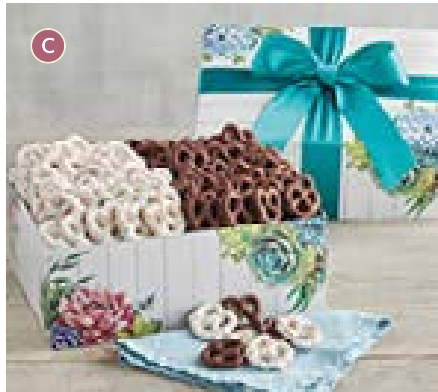

A. Mother's Day Sweets Box

Let Mom indulge her sweet tooth with this striking gift box filled with a variety of tempting treats, like raspberry shortbread cookies, a white chocolate raspberry cookie bar, banana pecan loaf, and more. 1 lb 1 oz
JA-28235X **$24.99**

B. Mother's Day Mini Cheesecake Duo

Celebrate Mom with two creamy cheesecakes from our bakery, one with raspberry and the other with decadent chocolate. 1 lb 7 oz
JA-25324X **$29.99**

C. Spring Pretzel Box

Blending creamy sweetness with a pleasant salty crunch, this pretzel gift includes both yogurt- and milk chocolate-covered pretzels. 1 lb 8 oz
JA-29056X **$24.99**

D. Mother's Day Keepsake Box with Chocolate Truffles

This reusable keepsake box is filled with our signature chocolate truffles, crafted in our Southern Oregon candy kitchen. Box: 6.25"L x 3.5"D x 2.75"H. 10 oz 16 truffles
JA-29222X **$34.99**

E. Chocolate-Covered Graham

Crafted and decorated in our candy kitchen, crispy graham crackers are enrobed in premium milk and dark chocolate. 1 lb 2 oz 18 graham
JA-31234X **$39.99**

F. Moose Munch® Premium Popcorn Spring Drum

Crafted with premium ingredients, this drum full of the anytime snack makes a thoughtful gift for someone special or a perfect pick-me-up for yourself. 1 lb 8 oz
JA-31824X **$24.99**

G. Flower Shortbread Cookies and Truffles (shown)

Made in our Southern Oregon bakery and candy kitchen, two dozen raspberry shortbread cookies with flower cutouts and a box of rich, creamy truffles arrive ready to brighten someone's day. 1 lb 9 oz
JA-32724X **$44.99**

Spring Truffles

Chocolate truffles enrobed in spring-colored white chocolate for a cheerful treat. 7 oz 12 truffles
JA-32032X **$24.99**

The Best Way to Sweeten Mom's Day