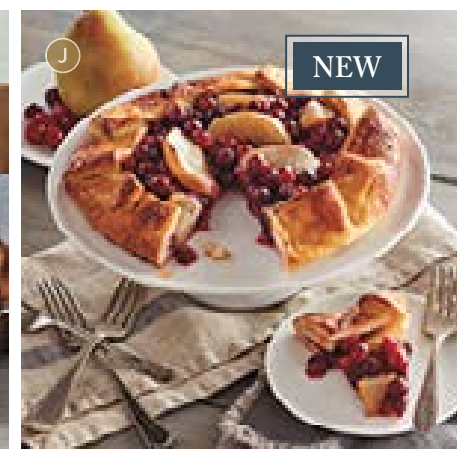

Baked Perfection

A. Bakery Tray - Ultimate (shown)
Filled with handcrafted cakes, cookies, breads, swirls, and baklava, this bountiful basket offers the best treats from our bakery. 9 lb 11 oz
H-32474X **$129.99**

Bakery Tray - Deluxe
6 lb 9 oz
H-32619X **$89.99**

Bakery Tray - Signature
4 lb 4 oz
Tray: 17.25"L x 12"W x 4"H.
H-24448X **$69.99**

Signature Bakery Assortment
An assortment of our most popular bakery treats, including baklava, cinnamon swirl, and more. 4 lb 4 oz
H-7609X **$59.99**

Pineapple Macadamia Nut Cake
This golden loaf cake is made with real pineapple and macadamia nuts. 1 lb 8 oz
H-752X **$19.99**

Signature Cinnamon Swirl
Two gourmet swirls with hints of applesauce and clarified butter. 2 lb
H-24215X **$29.99**

Signature Baklava
Our baklava is crafted with 60 paper thin sheets of phyllo dough and layered with walnuts, butter, cinnamon, honey, and a touch of lemon.

Buy More and Save

Single 1 lb
H-745X **$19.99**

Duo 2 lb
H-744X **$34.99**

B. Salted Caramel Apple Pie
A wonderful pairing of salted caramel, apple slices, and walnuts baked in a rich cream cheese pie crust. 2 lb 12 oz
H-30768X **$49.99**

GO ONLINE

Visit HarryandDavid.com to view our entire selection of expertly crafted delights. Go online or call **800-547-3033** to sign up for emails and receive special offers.

C. Ultimate Chocolate Cake
New York-style cheesecake with a layer of brownie fudge cake, fudge frosting and filling, and pecan topping. 3 lb 7 oz
H-24680X **$49.99**

D. Classic Bakery Sweets
Brimming with delicious dessert bars and cookies. 1 lb 3 oz
H-26581X **$29.99**

E. Signature Cookie Gift Baskets
A wide array of delicious cookies, including signature galettes, giant peanut butter cookies, and more.

Classic 1 lb 10 oz 22 cookies
H-26633X **$39.99**

Deluxe (shown) 2 lb 15 oz 47 cookies
H-26634X **$59.99**

F. Cheesecake Party Wheel
A delicious sampling of our richest gourmet cheesecakes. Includes three slices each of the following New York-style cheesecake flavors: chocolate caramel nut, original, strawberry, and triple chocolate swirl. 3 lb 12 slices
H-27322X **$49.99**

G. Signature Tea Cakes Assortment
These chocolate swirl, lemon vanilla blueberry, apple, and banana pecan loaf cakes are exquisite treats. 1 lb 10 oz 4 loaf cakes
H-33484X **$29.99**

H. Tower of Cookies
This delightful tower of cookies arrives with plenty to share. 1 lb 10 oz
H-31806X **$39.99**

I. Baker's Best Basket
Irresistible goodies, from our signature cinnamon swirl and blueberry loaf cake to an assortment of scrumptious cookies and more. 1 lb 5 oz
Basket: 11.6"L x 6.7"W x 5"H.
H-32149X **$39.99**

J. Cranberry Pear Galette
Features a flaky crust and is filled with sweet pears and tart cranberries, with a hint of citrus in the flavor. 1 lb 9 oz
H-33081X **$34.99**