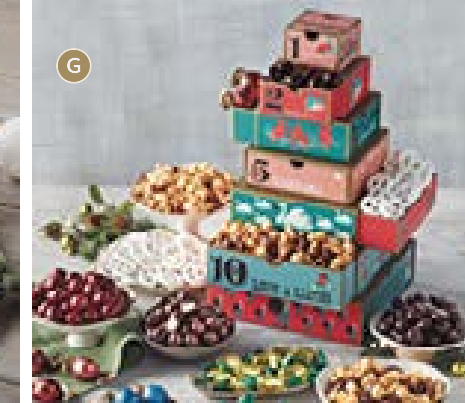

G. 12 Days of Holiday Tower
Exclusively designed, this whimsical tower has twelve drawers filled with decadent holiday treats like Moose Munch® Premium Popcorn, velvety chocolate-covered cherries, and chocolate malt balls. 4 lb
H-30820X **$79.99**

H. Holiday Bakery Gift Tower

Pumpkin Bundt cake, a mini chocolate decadence cake, and scrumptious cookies from our bakery. 3 lb 9 oz
H-31001X **$59.99**

I. Holiday Truffle Trio

Features signature flavors including almond, coffee, raspberry, and more. 1 lb 12 oz
H-32590X **$49.99**