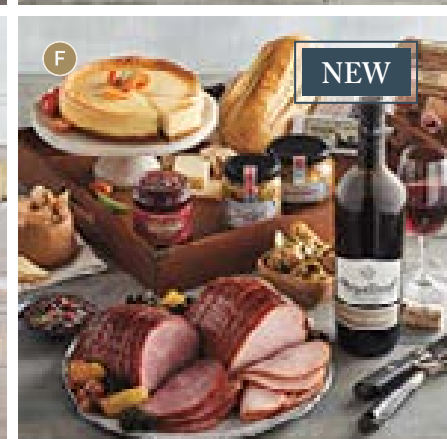

NEW

E. Deluxe Antipasto Assortment
Pre-sliced artisan salami and cheese, roasted peppers, garlic-stuffed olives, and more. Wine versions include Chardonnay, Reserve Pinot Noir, and Reserve Cabernet Sauvignon. 4 lb 10 oz 2.25 L

Original H-33007X **$119.99**

With Wine* (shown) H-30798X **$199.99**

F. Ham and Turkey Buffet Gift
Gourmet appetizers, two entrées, dessert, and more in a wooden serving tray. Wine version includes Cabernet Sauvignon. 9 lb 3 oz 750 ml Tray: 18"L x 16"W x 2"H.

Original H-33039X **$159.99**

With Wine* (shown) H-33064X **$179.99**