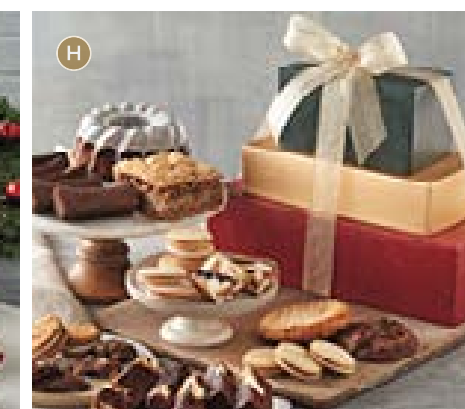

G. 12 Days of Holiday Tower
Exclusively designed, this whimsical tower has twelve drawers filled with decadent holiday treats like Moose Munch® Premium Popcorn, velvety chocolate-covered cherries, and chocolate malt balls. 4 lb
H-30820X **$79.99**

H. Holiday Bakery Gift Tower

Pumpkin Bundt cake, a mini chocolate decadence cake, and scrumptious cookies from our bakery. 3 lb 9 oz
H-31001X **$59.99**

I. Holiday Truffle Trio

Features signature flavors including almond, coffee, raspberry, and more. 1 lb 12 oz
H-32590X **$49.99**