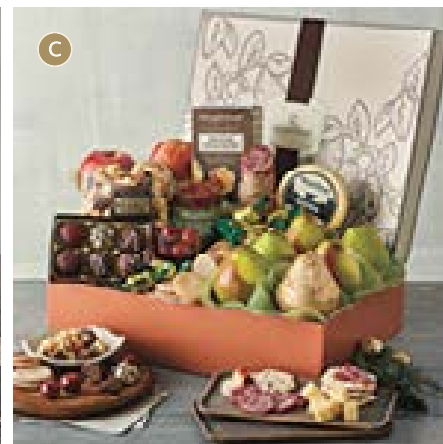

A. Tower of Treats® Signature Gift
Discover an assortment of our most iconic treats, like Royal Riviera® Pears, Moose Munch® Premium Popcorn, and more. 3 lb 8 oz
H-4104X **$44.99**

B. Tower of Sweet Treats
Featuring some of the best creations crafted in our candy kitchen, this tower is filled with Moose Munch® Premium Popcorn, silky chocolate truffles, sweet lemon shortbread cookies, and yogurt-covered pretzels. Topped with a hand-tied bow. 1 lb 6 oz
H-6214X **$29.99**

C