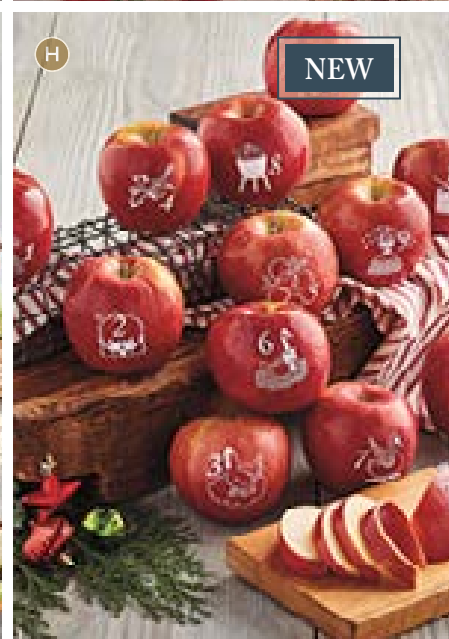

H-33111X **\$49.99** 🍏 🍏

H. 12 Days of Christmas Apples

Each of these crisp apples bears a white confection image that corresponds to the classic song we all know and love, from the partridge in the pear tree all the way to the twelve drummers drumming. 6 lb

H-33216X **\$49.99**

C

F

D

G

NEW

E

H