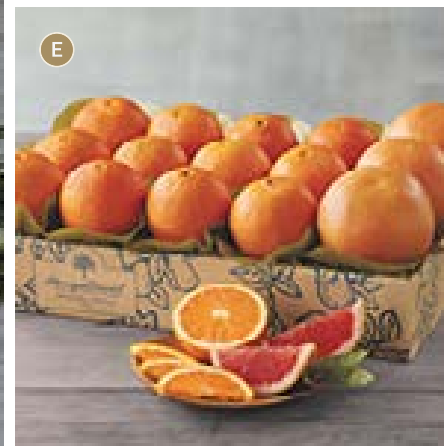

A

B

C

NEW

D

E

F

Generously Juicy Citrus

A. Holiday Fruit Wreaths
Royal Riviera® Pears, apples, and citrus fruits, plus sweet treats.

Classic 5 lb
H-61071X **\$59.99**

Deluxe 11 lb 13 oz
H-61072X **\$79.99**

Grand 15 lb 10 oz
H-29484X **\$99.99**