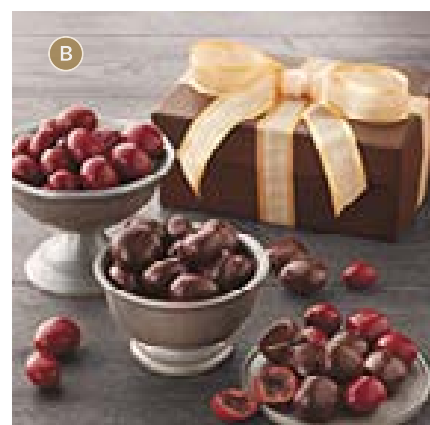

A. Signature Chocolate Truffles
Our iconic chocolate truffles.
1 lb 24 pieces

Buy More and Save

One Pound (shown)
H-422X **$34.99** 🍷

Two Pounds - Best Value
H-17437X **$54.99** 🍷

B. Chocolate-Covered Cherries
Tangy dried cherries are covered in our rich milk or dark chocolate, then finished with a sweet candy coating. 1 lb
H-509X **$29.99** 🍷

C. Chocolate-Covered Grahams
Golden grahams dipped in rich chocolate. 1 lb 2 oz
H-32125X **$34.99**

D. Heritage Chocolate Assortment
From dark chocolate cherry truffles to dulce de leche-filled chocolates, this is a gift to thrill the chocolate lover.
9 oz 15 pieces
H-24457X **$24.99**

E. Signature Truffle Trio (shown)
Three boxes of our classic truffles.
1 lb 12 oz 42 pieces
H-28669X **$49.99** 🍷

Dark Chocolate Truffle Trio
Exotic flavors like lime coconut, chocolate decadence, and cappuccino.
1 lb 12 oz 42 pieces
H-28670X **$49.99**

F. Sea Salt Caramels Gift Box
Buttery caramels are covered in dark or milk chocolate and sprinkled with sea salt. 15 oz
H-30162X **$39.99** 🍷

G. Premium Chocolate Collection
Beautiful gift boxes filled with favorites like truffles, sea salt caramels, pairing chocolates, and milk chocolates. 3 lb 4 oz
H-31576X **$99.99**

H. Moose Munch® Ultimate Gift Box
Milk chocolate, dark chocolate, classic caramel, peanut butter, birthday cake, and more. 7 lb 8 oz 12 10-oz bags
H-32112X **$99.99**

I. Moose Munch® Premium Popcorn Tins
Enjoy the most popular flavors of our iconic premium snack.

Classic 2 lb 8 oz
H-13820X **$44.99**

Deluxe (shown) 3 lb 12 oz
H-16935X **$59.99**