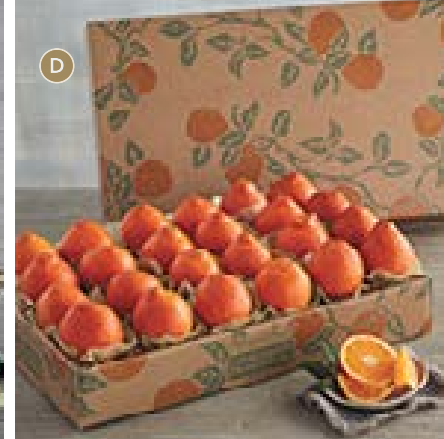

A

B

C

NEW

D

E

F

Generously Juicy Citrus

A. Holiday Fruit Wreaths
Royal Riviera® Pears, apples, and citrus fruits, plus sweet treats.

Classic 5 lb
H-61071X **\$59.99**

Deluxe 11 lb 13 oz
H-61072X **\$79.99**

Grand 15 lb 10 oz
H-29484X **\$99.99**