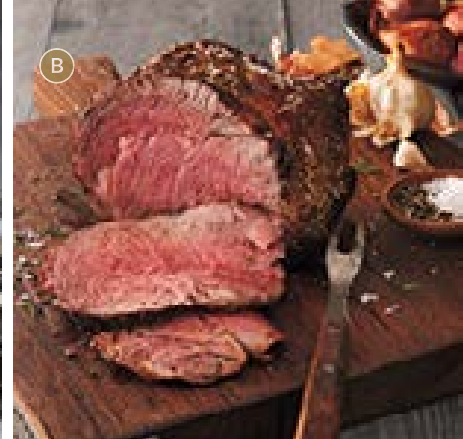

Classic 2 lb 8 oz
H-13820X **\$44.99**

Deluxe (shown) 3 lb 12 oz
H-16935X **\$59.99**

A Time to Gather

A. Spiral-Sliced Ham (shown)
Smoked over hickory chips for extraordinary flavor, this succulent ham arrives ready to heat and serve. 7 lb 8 oz
H-346X **\$99.99**

Apple-Spiced Ham 9 lb
H-32562X **\$119.99**

Oven-Roasted Turkey (shown)
Perfectly seasoned, this gourmet entrée arrives ready to heat and serve. 10 lb
H-32479X **\$89.99**

Smoked Turkey
10 lb
H-32478X **\$89.99**

B. Prime Rib
Cut from the tender eye of the prime rib and deliciously seasoned, this easy-to-prepare entrée is sure to be the hit of the party. 3 lb
H-71211X **\$99.99**

C. Sliced Ham and Turkey
These gourmet entrées are lightly seasoned, smoked, baked to perfection, and arrive ready to heat and serve. Includes optional honey glaze. 4 lb
H-7632X **\$79.99**