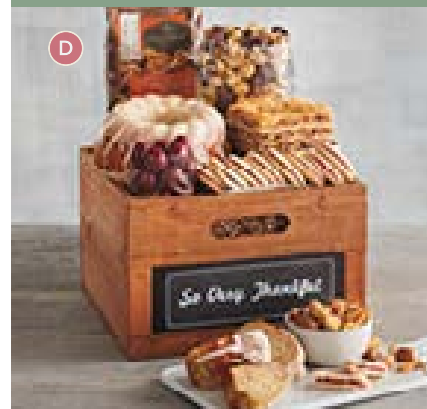

GIFTS FOR EVERY OCCASION

For all life's memorable moments

*See page 18 for further details and restrictions relating to the purchase of wine, and a list of states to which Harry & David™ wine can be shipped. You must be 21 years of age or older to order, purchase, or receive a delivery of wine. Offer void where prohibited by law.

A. CHOCOLATE BIRTHDAY CAKE

Made with dark chocolate and chocolate cream cheese frosting. 3 lb 2 oz

VA-26804X $44.99

B. BIRTHDAY ICE CREAM ASSORTMENT

Send sweet birthday wishes with fun phrases like "Birthday Tub of Love" and "Another Year Sweeter." 4 lb

VA-29435X $69.99

C. HAPPY BIRTHDAY SUCCULENTS

Wish someone a happy birthday with an array of beautiful succulents.

VA-33142X $29.99

D. "SO VERY THANKFUL" GIFT BASKET

Chocolate-covered cherries, raspberry galettes, baklava, and more. 3 lb 3 oz

VA-32731X $69.99

E. THANK YOU COOKIE GIFT BASKET

Made in our very own bakery. 1 lb 10 oz

VA-32086X $44.99

F. DELUXE THANK YOU GIFT WITH WINE*

With Cabernet Sauvignon and Pinot Noir. 1.5 L 1 lb 4 oz

VA-33100X $79.99

G. CONGRATS CHOCOLATE-COVERED COOKIES

Coated in dark and milk Belgian chocolate for a delicious way to reward a job well done. 12 oz 14 cookies

VA-31473X $39.99

H. "SIP SIP HOORAY" WINE GIFT BOX*

Dried fruit, mixed nuts, cheese, and more, plus our Royal Crest Red blend in a sturdy wooden crate. 1 lb 2 oz 750 ml

VA-32642X $59.99

I. CONGRATS FOUNDERS' FAVORITES GIFT BOX

Classic snacks and treats. 6 lb 2 oz

VA-32284X $104.99

J. ROYAL RIVIERA® PEARS SYMPATHY GIFT

Send kind wishes with a box of buttery-smooth Royal Riviera® Pears.

5 lb Approx 9 pears

VA-31336X $44.99

K. WHITE LILY BOUQUET

White Oriental lily stems, bells of Ireland, and aromatic baby eucalyptus.

VA-27234X $69.99

L. GRAND SYMPATHY GIFT BASKET