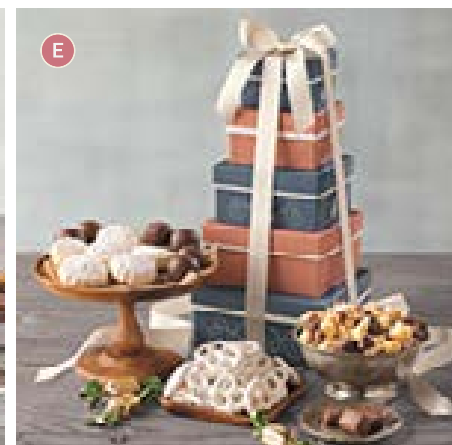

ULTIMATE WITH BAMBOO BOARD (shown)
6 lb 11 oz Board: 15"L x 7"W.
VA-33449X **\$109.99** 🍷 🍪 🥜

*See page 18 for further details, as well as restrictions relating to the purchase of wine, and a list of states to which Harry & David™ wine can be shipped. You must be 21 years of age or older to order, purchase, or receive a delivery of wine. Offer void where prohibited by law.

🍷 For gifts with the wine icon, gift prices shown do not include wine. See page 17 for details on adding wine to these gifts.

FEEL-GOOD GIFTS

★★★★★

"Some of the best pears I've had for quite a while. Cheese and wine were a lovely pairing as well." — Kenneth