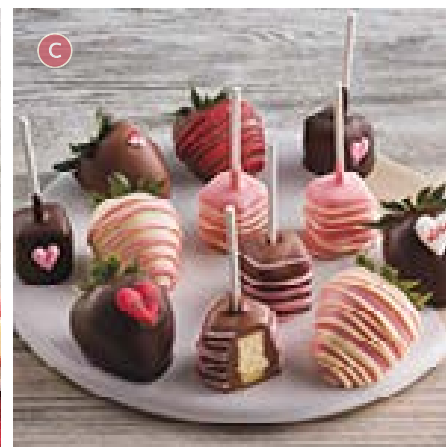

C. VALENTINE'S DAY CHOCOLATE-COVERED STRAWBERRIES AND CHEESECAKE POPS

Extra-large berries and creamy cheesecake pops are dipped in Belgian chocolate and adorned with festive decorations. 1 lb 1 oz
VA-29091X **$54.99**

CHOCOLATE-COVERED STRAWBERRIES - ONE DOZEN 15 oz
VA-28989X **$49.99**

CHOCOLATE-COVERED STRAWBERRIES - HALF DOZEN 7 oz
VA-28988X **$34.99**

VALENTINE'S DAY CHEESECAKE POPS
15 oz 10 pops
VA-29103X **$49.99**