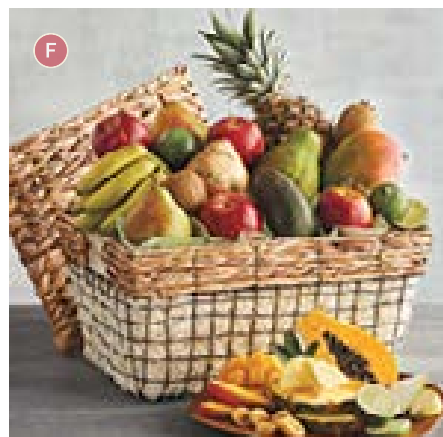

F

E. SOUTHERN HEMISPHERE CHERRIES

These cherries are grown in a special microclimate, with a slightly crisp outside and an incredibly sweet and juicy inside.

Ships in February. 2 lb
VA-30173X **$49.99**

F. FRESH FRUIT BASKETS

Enjoy a unique selection of fresh fruits, such as kiwis and avocados, signature pears, apples, and more.

CLASSIC
5 lb 8 oz 8-12 pieces of fruit
Basket: 16"L x 10.75"W x 6"H.
VA-26862X **$79.99**

DELUXE (shown)
8 lb 1 oz 16-20 pieces of fruit
Basket: 16"L x 10.75"W x 8"H.
VA-26543X **$99.99**