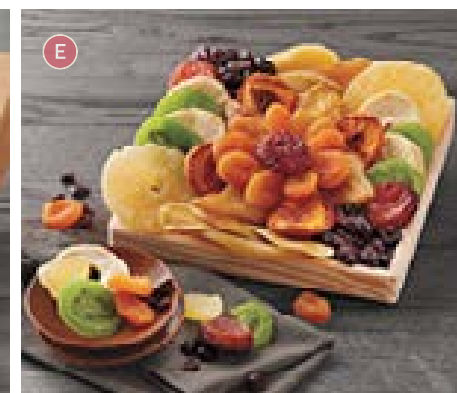

D. DELUXE MIXED NUT GIFT TIN

Roasted almonds, honey-roasted cashews, pistachios, pecans, and more. 2 lb 6 oz VA-27195X **\$49.99**

E. DRIED EXOTIC FRUIT TRAY

An exotic array of fabulous dried fruit, such as candied kiwi, Mediterranean apricots, and pineapple, sets this assortment apart. 1 lb 8 oz VA-27289X **\$34.99**

F. DELUXE DRIED FRUIT TRAY

A generous assortment of wholesome, tree-ripened dried fruit to enjoy year-round. 2 lb 8 oz VA-375X **\$49.99**

G. DRIED FRUIT AND NUT TRAY

The sweetness of dried fruit paired with a variety of salty gourmet nuts makes a classic combination. 3 lb VA-15150X **\$59.99**