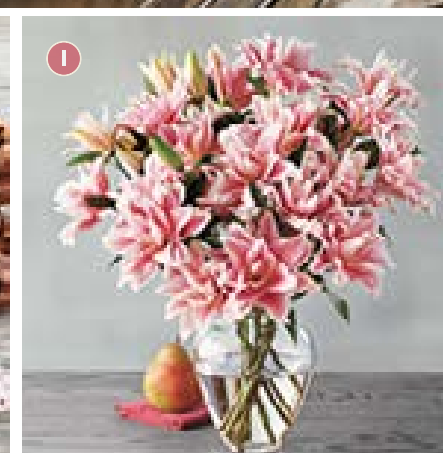

A

*Oregon Wine Awards
double-gold
award winner*

NEW

D

G

E

B

C

F

H

I

J

A. PINK CELEBRATION WINE GIFT*

Chocolate-covered strawberries, Moose Munch® Ruby Cacao Premium Popcorn, strawberry shortbread cookies, and much more, plus our award-winning Harry & David™ Rosé. 2 lb 11 oz 750 ml
VA-33568X $69.99

B. PLUSH PIG WITH TRUFFLES AND CHOCOLATES

Warm hearts with an adorable plush pig accompanied by a delicious box of melt-in-your-mouth ruby cacao hearts and chocolate truffles. 3 oz 8 pieces
VA-31982X $34.99

C. RUBY CACAO TRUFFLES

With a subtle taste of berries, these creamy truffles are made with the sensational ruby cocoa bean.

8 oz 12 truffles
VA-32690X $29.99

D. RUBY CACAO HEARTS AND ROSES

Our ruby cacao hearts have a lemon raspberry truffle center, while ruby cacao roses are filled with marionberry caramel. 7 oz 20 pieces

VA-32747X $39.99

E. MOOSE MUNCH® PREMIUM POPCORN VARIETY BOX

Includes irresistible flavors like dark chocolate, milk chocolate, white chocolate macadamia nut, and an exclusive variety made using ruby cacao. 2 lb 8 oz

VA-32771X $39.99

F. PEARS AND RUBY CACAO TRUFFLES

A perfect gift for fruit fans and sweets lovers alike, this delicious duo includes juicy Royal Riviera® Pears and ruby cacao truffles. 2 lb 7 oz

VA-32785X $44.99

G. ROSE CAKE

Three layers of vanilla cake and sweet raspberry filling are covered by white buttercream icing and covered in red and white buttercream roses for a stunning presentation. 4 lb

VA-32757X $79.99

H. VALENTINE'S DAY BROWNIE BARS

Add sweetness to any Valentine's Day with scrumptious German chocolate cookie bars, moist chocolate brownies, and white chocolate raspberry cookie bars. 1 lb 15 oz 24 pieces

VA-30275X $34.99

I. ROSELILY BOUQUET