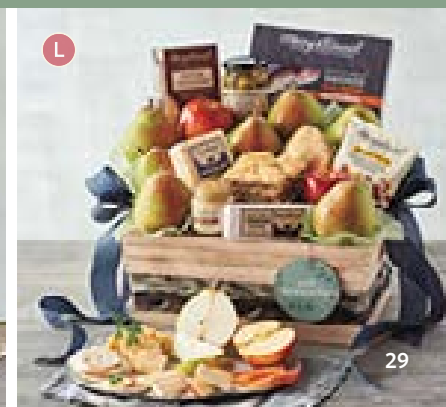

VA-29917X \$124.99

BIRTHDAY

THANK YOU

CONGRATULATIONS

SYMPATHY

UNBELIEVABLY SWEET AND JUICY HONEYBELLS

A

D

E

B

C

F

A. HONEYBELL HERITAGE BOX

Includes sweet and petite HoneyBell Kisses® citrus in a gift box. 10 lb Approx 24 HoneyBells

Buy More and Save
SINGLE VA-61041X **\$39.99**
DUO VA-61042X **\$69.99**

B. HONEYBELL BASKET

Everyone's favorite HoneyBells are presented in a woven seagrass rattan basket. Place the basket on the table and watch how quickly this exceptional fruit disappears. 5 lb 2 oz VA-29769X **\$44.99**

C. HONEYBELLS WITH TENNESSEE WHISKEY CHEESE