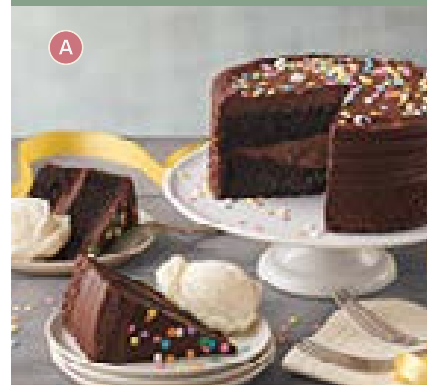

GIFTS FOR EVERY OCCASION

For all life's memorable moments

*See page 18 for further details and restrictions relating to the purchase of wine, and a list of states to which Harry & David™ wine can be shipped. You must be 21 years of age or older to order, purchase, or receive a delivery of wine. Offer void where prohibited by law.

A. CHOCOLATE BIRTHDAY CAKE

Made with dark chocolate and chocolate cream cheese frosting. 3 lb 2 oz

VA-26804X $44.99

B. BIRTHDAY ICE CREAM ASSORTMENT

Send sweet birthday wishes with fun phrases like "Birthday Tub of Love" and "Another Year Sweeter." 4 lb

VA-29435X $69.99

C. HAPPY BIRTHDAY SUCCULENTS

Wish someone a happy birthday with an array of beautiful succulents.

VA-33142X $29.99

D. "SO VERY THANKFUL" GIFT BASKET

Chocolate-covered cherries, raspberry galettes, baklava, and more. 3 lb 3 oz

VA-32731X $69.99

E. THANK YOU COOKIE GIFT BASKET

Made in our very own bakery. 1 lb 10 oz

VA-32086X $44.99

F. DELUXE THANK YOU GIFT WITH WINE*

With Cabernet Sauvignon and Pinot Noir. 1.5 L 1 lb 4 oz

VA-33100X $79.99

G. CONGRATS CHOCOLATE-COVERED COOKIES

Coated in dark and milk Belgian chocolate for a delicious way to reward a job well done. 12 oz 14 cookies

VA-31473X $39.99

H. "SIP SIP HOORAY" WINE GIFT BOX*

Dried fruit, mixed nuts, cheese, and more, plus our Royal Crest Red blend in a sturdy wooden crate. 1 lb 2 oz 750 ml

VA-32642X $59.99

I. CONGRATS FOUNDERS' FAVORITES GIFT BOX

Classic snacks and treats. 6 lb 2 oz

VA-32284X $104.99

J. ROYAL RIVIERA® PEARS SYMPATHY GIFT

Send kind wishes with a box of buttery-smooth Royal Riviera® Pears.

5 lb Approx 9 pears

VA-31336X $44.99

K. WHITE LILY BOUQUET

White Oriental lily stems, bells of Ireland, and aromatic baby eucalyptus.

VA-27234X $69.99

L. GRAND SYMPATHY GIFT BASKET