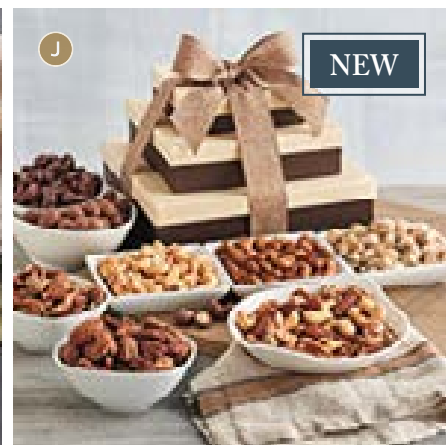

I. MIXED NUT CRATE

Roasted pistachios, pecans, jumbo cashews, mixed nuts, and almonds presented in a wooden crate. 1 lb 4 oz
L-29836X **$39.99** 🍷🍷

J. PREMIUM NUT TOWER

Savory jumbo cashews, roasted selections of almonds, pecans, and in-shell pistachios, and a delightful mix of cashews, almonds, walnuts, and pecans. We've also included double chocolate enrobed cashews, milk chocolate-covered peanuts, and praline pecans. 2 lb 10 oz
L-33407X **$79.99** 🍷🍷🍷