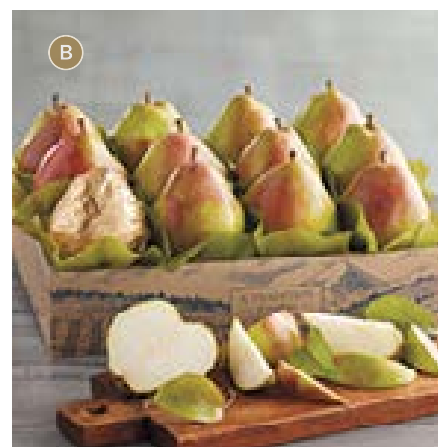

10 lb 4 oz
Approx 22 pieces of fruit
L-33123X \$74.99

H

NEW

†The fruit in this gift is grown, harvested, and packed in accordance with the USDA National Organic Program.

FRUIT SO ROYAL IT'S WRAPPED IN GOLD

★★★★★
*"These are so full
of pear flavor, it's
unbelievable."*
—Sharylee

CREAM OF THE CROP ROYAL RIVIERA® PEARS

The fruit we're most known for.
These sweet, juicy gems are among the
largest pears in the orchards.
6 lb Approx 6 pears

ONE BOX L-5X \$39.99

ORGANIC† L-19616X \$49.99

†The fruit in this gift is grown, harvested, and packed in
accordance with the USDA National Organic Program.

A. GOLD PEAR GIFT BOX

It's a tradition for many to decide who gets the gold-wrapped pear. Now the whole family can join in the fun with an entire box of golden-wrapped goodness. Wine version includes Pinot Gris.
5 lb Approx 9 pears 750 ml