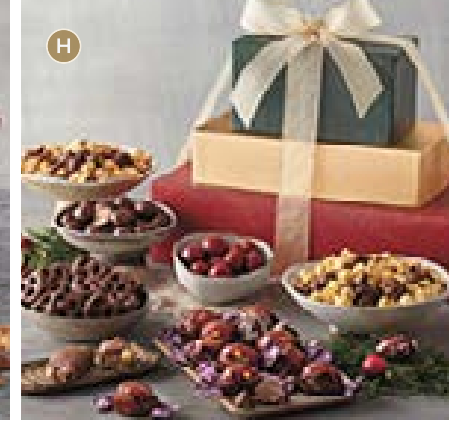

THE ULTIMATE IN CHOCOLATE

A

A. TOWER OF CHOCOLATES® GIFTS

Filled with our favorite sweets.

CLASSIC 2 lb
L-26586X **$54.99** 🍷

DELUXE 3 lb 13 oz
L-26587X **$84.99** 🍷

ULTIMATE (shown) 6 lb 7 oz
L-32476X **$129.99** 🍷

B. SIGNATURE TRUFFLE TRIO (shown)

Three boxes of our classic truffles.
1 lb 12 oz 42 pieces

L-28669X **$49.99** 🍷

DARK CHOCOLATE TRUFFLE TRIO

Three boxes of silky dark truffles.
1 lb 12 oz 42 pieces

L-28670X **$49.99**

B

E

H

K

C

F

I

L

D

G

J

M

NEW

E. MOOSE MUNCH® PREMIUM POPCORN TIN

Our most popular flavors.
Tin: 10"Dia x 6"H.

CLASSIC 2 lb 8 oz
L-13820X **$44.99**

DELUXE (shown) 3 lb 12 oz
L-16935X **$59.99**

F. SIGNATURE TRUFFLES WITH HOLIDAY LID

Fine flavors like almond, coffee, raspberry, and more. 1 lb 24 pieces

L-31816X **$34.99** 🍷

SIGNATURE CHOCOLATE TRUFFLES ONE POUND (shown)

L-422X **$34.99** 🍷

TWO POUNDS - BEST VALUE

L-17437X **$54.99** 🍷

G. HOLIDAY CHOCOLATE-COVERED MIXED FRUIT

Share the exceptional flavor of dark and milk chocolate-covered fruit this holiday season. Each bite bursts with rich and fruity sweetness. 1 lb 2 oz

L-30866X **$34.99 (shown)**

HOLIDAY CHOCOLATE-COVERED CHERRIES

1 lb
L-30865X **$29.99**

H. HOLIDAY SWEETS TOWER

Three boxes filled with some of our favorite holiday sweets, like Moose Munch® Premium Popcorn, chocolate truffles, chocolate-covered cherries, and more. 2 lb 8 oz

L-28750X **$49.99**

I. MOOSE MUNCH® PREMIUM COLLECTION

Includes three classic flavors of everyone's favorite snack: caramel, milk, and dark chocolate; Moose Munch® Chocolate Bark; and three each of our irresistible milk and dark chocolate Moose Munch® Bars. 3 lb 10 oz

L-30756X **$59.99**

J. MOOSE MUNCH® PREMIUM POPCORN HOLIDAY TRIO

Three favorite flavors of our iconic, irresistible, anytime snack: milk chocolate, dark chocolate, and classic caramel. 1 lb 14 oz

Tin: 12.75"L x 8"W x 2.75"H.
L-27259X **$34.99**