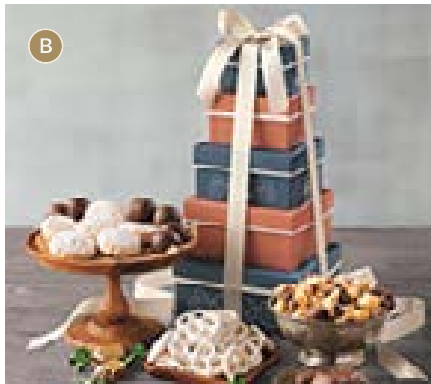

GOURMET FAVORITES FOR FESTIVE GATHERINGS

A. ROGUE VALLEY GIFT BOX (shown)

Royal Riviera® Pears plus artisanal cheeses from the Rogue Creamery. Wine version includes our Pinot Gris. 3 lb 11 oz 750 ml

L-3114X **\$79.99** 🍷