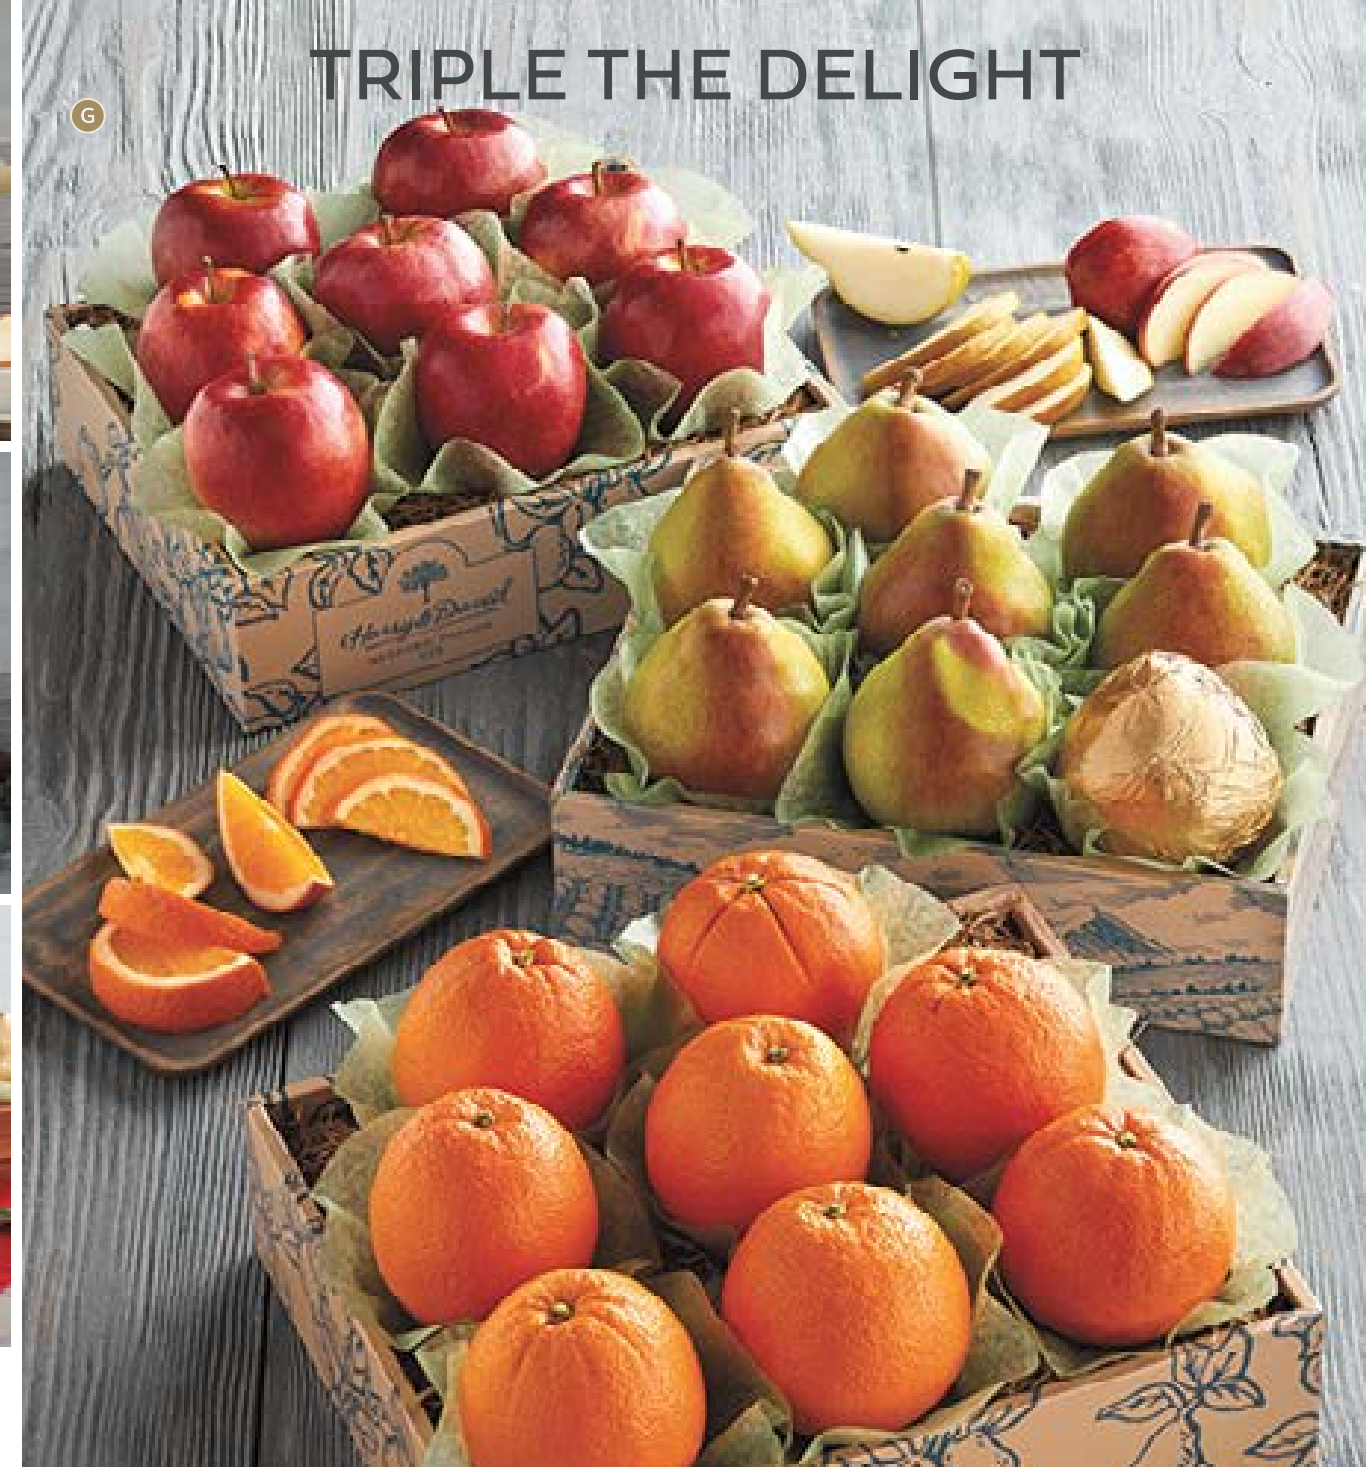

TRIPLE THE DELIGHT

G

G. TRIPLE TREAT® FRUIT GIFTS

Generous assortments of premium apples, our famous Royal Riviera® Pears, and sweet oranges.

CLASSIC 3 lb 14 oz
Approx 9 pieces of fruit
L-1156X $34.99

CLASSIC - ORGANIC†
L-20042X $39.99

DELUXE 8 lb 8 oz
Approx 18 pieces of fruit
L-58X $44.99

DELUXE - ORGANIC†

L-20041X $49.99

GRAND (shown) 11 lb
Approx 24 pieces of fruit
L-4098X $64.99

GRAND - ORGANIC†
L-6677X $69.99