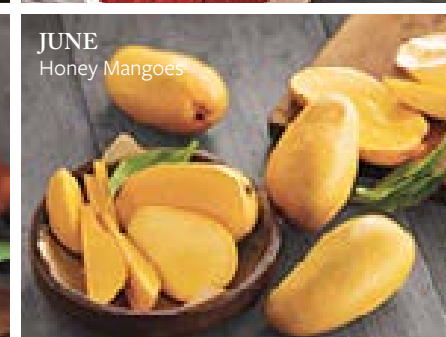

Visit HarryandDavid.com to view our entire selection of expertly crafted delights.

FRUIT of the MONTH CLUB™ COLLECTIONS

JANUARY
Royal Beurre®
Bosc Pears

MAY
Giant Strawberries

SEPTEMBER
Plums

FEBRUARY
Cushman's®
HoneyBells