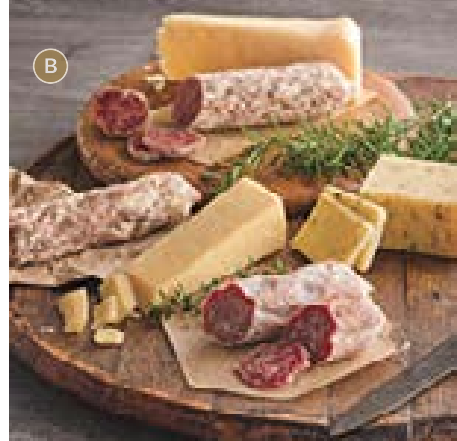

E. GARLIC AND BASIL BRIE EN CROÛTE

Combining creamy, hand-trimmed Brie cheese and fresh fillings of garlic, basil, and pine nuts in a flaky puff pastry crust, this gourmet bake-at-home appetizer is perfect for serving at your next gathering. 1 lb 11 oz
L-32933X **$59.99**

F. SAVORY SWIRL APPETIZER TRIO

An irresistible assortment of mini croissants in three flavors; tangy Gruyère, Emmentaler Swiss cheese with spinach, and savory mushroom. 1 lb 9 oz 36 pieces
L-32549X **$59.99**