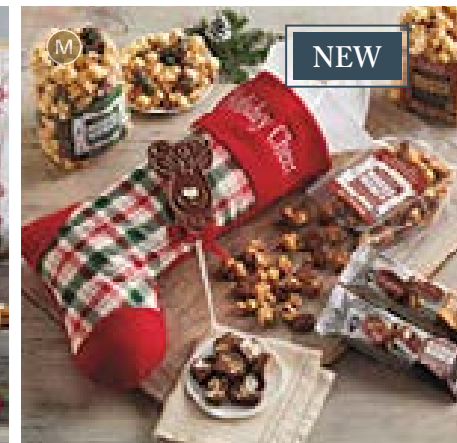

L

D

G

J

M

NEW

E. MOOSE MUNCH® PREMIUM POPCORN TIN

Our most popular flavors.
Tin: 10"Dia x 6"H.

CLASSIC 2 lb 8 oz
L-13820X **\$44.99**

DELUXE (shown) 3 lb 12 oz
L-16935X **\$59.99**

F. SIGNATURE TRUFFLES WITH HOLIDAY LID

Fine flavors like almond, coffee, raspberry, and more. 1 lb 24 pieces

L-31816X **\$34.99** 🍷