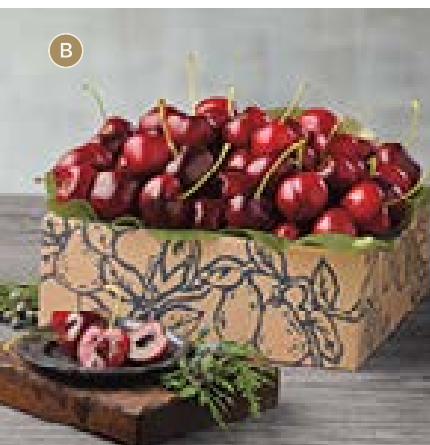

L-61064X **\$34.99**

BETTER THAN SUGAR PLUMS

A

D

E

NEW

B

C

F

A. FLOWERS AND FRUIT GIFT BASKET (shown)

Delight someone special with a 4" white mini rose tucked into a hyacinth basket filled with fresh fruit. 8 lb 2 oz 16-20 pieces of fruit L-28540X **\$124.99**

CLASSIC FRESH FRUIT GIFT BASKET