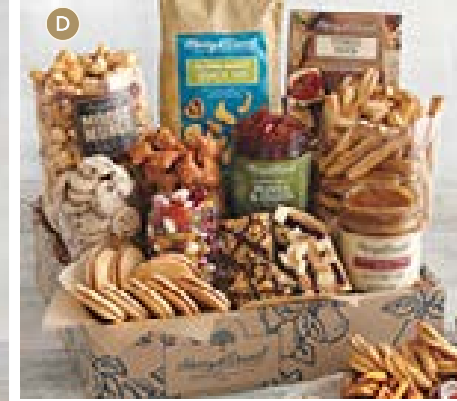

D. SWEET AND SALTY GIFT BOXES

Pleasing combinations of sweet and savory snacks, including Moose Munch® Premium Popcorn, peanut butter pretzels, snack mixes, and more.

CLASSIC 2 lb 5 oz

L-24265X **\$39.99** 🍷 🥄 🧀

DELUXE 3 lb 9 oz

L-24299X **\$59.99** 🍷 🥄 🧀

GRAND (shown) 4 lb 15 oz

L-24345X **\$79.99** 🍷 🥄 🧀

E. ORGANIC GIFT BOX*

A wholesome collection of organic offerings, including Royal Riviera® Pears, granola bark, cheese, savory snacks, and more.