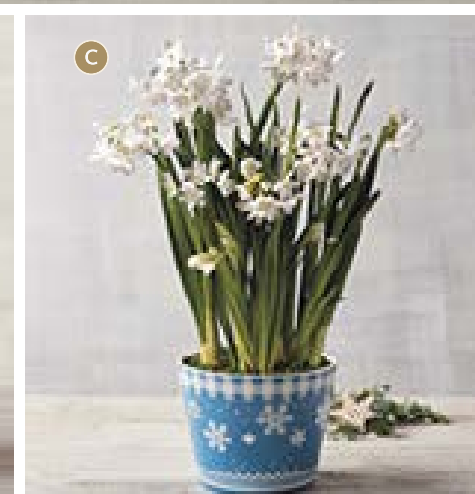

A traditional classic made with fronds of noble fir, western red cedar, natural and snow-tipped pinecones, red and blue berries, sprigs of holly, and a festive red plaid bow with white snowflakes.

Wreath: 22" Dia.
L-27114X \$69.99