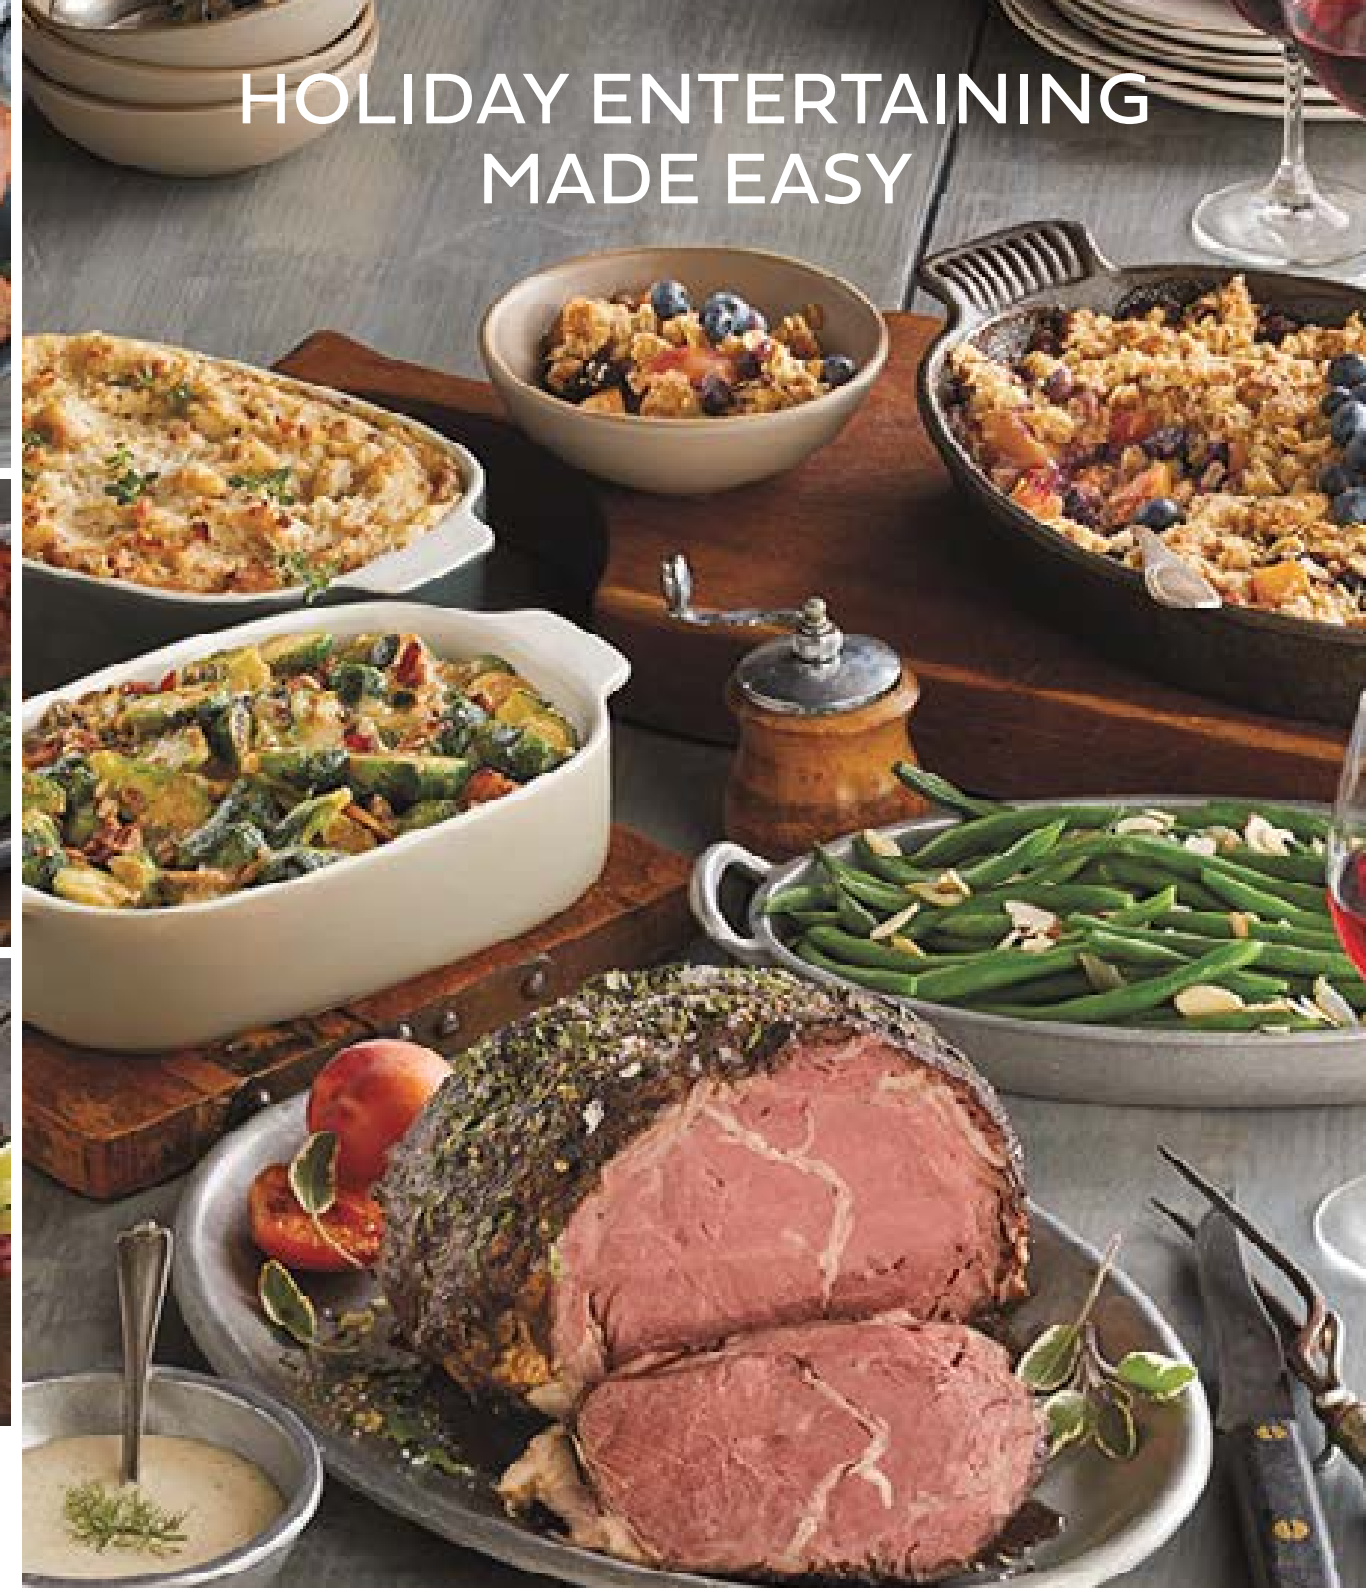

HOLIDAY ENTERTAINING MADE EASY

A. SPIRAL-SLICED HAM (shown)

Smoked over hickory chips for extraordinary flavor, this succulent ham arrives ready to heat and serve. Includes optional honey glaze for a touch of sweetness. 7 lb 8 oz
L-346X \$99.99