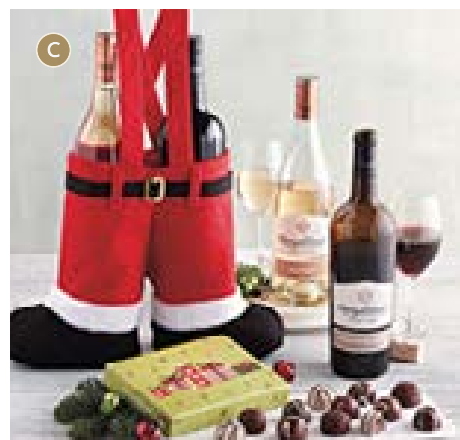

CHRISTMASTIME IS HERE!

Personalize it!

A. SANTA'S SACK OF TREATS

Filled with our favorite holiday treats, like limited edition Moose Munch® Premium Popcorn, Christmas tree-cutout cookies, and more. The linen bag can be personalized with up to ten characters. 2 lb 10 oz

PERSONALIZED (shown)

L-31057X $59.99

NON-PERSONALIZED

L-31886X $49.99

B. HOLIDAY HOT CHOCOLATE TIN COLLECTION

Four gourmet cocoa flavors, including peppermint, milk chocolate, caramel, and Belgian white chocolate. 10 oz

L-27284X $24.99

C. SANTA PANTS WINE GIFT*

Make the holidays bright with this whimsical wine gift. Each leg of Santa's pants holds a bottle of award-winning Harry & David™ Oregon wine: Pinot Gris and Cabernet Sauvignon. We've also included a box of rich, creamy truffles. 8 oz 1.5 L

L-30783X $69.99

D. 12 DAYS OF HOLIDAY TOWER

Exclusively designed, this whimsical tower has twelve drawers filled with decadent holiday treats like Moose Munch® Premium Popcorn, velvety chocolate-covered cherries, and chocolate malt balls. 4 lb

L-30820X $79.99

E. HOLIDAY SLEIGH GIFT

This unique holiday sleigh comes loaded with plenty of goodies to share. The sleigh can be used as a charming centerpiece all season long.

3 lb 2 oz
L-31598X $69.99

F. LIMITED EDITION HOLIDAY MOOSE MUNCH® PREMIUM POPCORN TIN

An exclusively designed tin with four limited edition flavors of this sweet, crunchable snack: holiday, new peppermint bark, new spiced pumpkin latte, and dark chocolate butter pecan. 2 lb 8 oz

L-27258X $44.99

G. PEPPERMINT BARK TIN

We craft this sweet indulgence in our own candy kitchen using crushed peppermint candy and truffle-quality milk and white chocolate. 1 lb

L-17074X $29.99

H. LIMITED EDITION HOLIDAY TRUFFLES

Includes seasonal flavors like candy cane, cinnamon swirl, and new spiced chai. 1 lb 24 pieces

L-26502X $44.99

I. PRESENT TRUFFLE HOLDERS WITH TRUFFLES

Six truffle holders feature slots for guests' name cards, and they arrive with 12 chocolate truffles. 8 oz

L-33084X $44.99

J. SANTA COOKIE JAR WITH COOKIES

Made to resemble Santa Claus himself, we've filled this ceramic jar with more than a dozen delectable raspberry shortbread cookies with tree cutouts. 10 oz

L-33082X $44.99

K. COLORS OF CHRISTMAS PEARS AND APPLES

Send tidings of joy with a box of fresh, juicy fruit bearing the vibrant colors of the season. These delicious pears and apples arrive with a charming tag featuring a winter scene with a vintage truck. 4 lb

L-32359X $34.99

L. DELUXE HOLIDAY MIXED NUTS GIFT TIN

A delicious mix including roasted almonds, honey-roasted cashews, mixed nuts, chocolate almonds, and praline pecans. 2 lb 6 oz

L-27273X $49.99

M. HOLIDAY TEA AND COOKIES GIFT

An adorable single-serve teapot arrives atop a teacup and saucer and features red and white holiday decorations. Scrumptious lemon shortbread cookies and Harry's Blend Christmas Tea complete this delicious gift. 6 oz

L-33222X $59.99