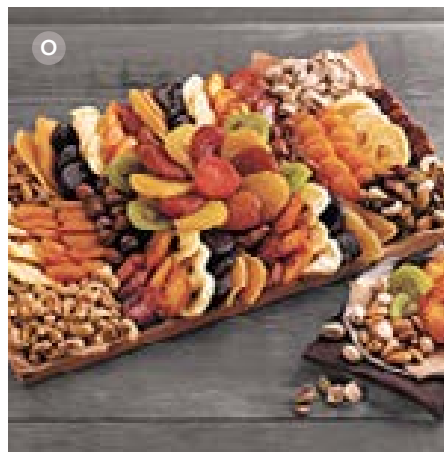

DIAL *up* DELICIOUS

A. Lobster Pot Pie Duo
Featuring succulent chunks of coldwater lobster, sweet corn, and potato, along with a sherry cream sauce and a hint of cayenne. 5 lb 2 oz
GF-27073X **$79.99**

B. Beef Pot Pie Duo
Made with seasoned beef, red potatoes, carrots, celery, garlic, and onions in a burgundy wine sauce. 5 lb 8 oz
GF-32767X **$69.99**

C. Chicken Pot Pie Duo
Filled with chicken, onions, carrots, peas, and potatoes. 5 lb 6 oz
GF-26724X **$59.99**

D. Crab Quiche Duo (shown)
Featuring lump crab meat. 4 lb
GF-31871X **$99.99**
Triple Cheese and Caramelized Onion Quiche 1 lb 12 oz
GF-30695X **$39.99**

E. Entertaining Appetizer Assortment
Brie and raspberry rolls, wild mushroom risotto triangles, and petite beef en croûte. 1 lb 9 oz 34 pieces
GF-32555X **$49.99**

F. Brunch Bites Appetizer Trio
Mini quiches, crispy asparagus in phyllo dough, and lemon coconut cheesecake bites. 1 lb 9 oz 36 pieces
GF-32557X **$49.99**

G. Parmesan Creamed Spinach
Crafted with real Parmesan, mozzarella, sautéed onions, half and half, oregano, and butter, plus a breadcrumb topping that will sizzle as you pull it from the oven. 1 lb 14 oz
GF-32655X **$39.99**

H. Three-Cheese Scalloped Potatoes
Scalloped potatoes are layered with a creamy béchamel sauce and a blend of cheddar, Gruyère, and Parmesan cheeses. 1 lb 14 oz
GF-32667X **$39.99**

I. Southern Living Sundried Tomato Truffle Mac and Cheese
Four cheeses mixed with cream and tossed with sundried tomatoes and hints of black truffle. 1 lb 10 oz
GF-33559X **$39.99**

J. Premium Nut Tower
A variety of savory mixed nuts, plus chocolate-enrobed selections to add a little sweetness. 2 lb 10 oz
GF-33407X **$79.99**

K. Deluxe Mixed Nut Gift Tin
Roasted almonds, honey-roasted cashews, pistachios, pecans, and more. 2 lb 6 oz
GF-27195X **$49.99**

L. Mixed Nut Crate
Pistachios, pecans, jumbo cashews, mixed nuts, and roasted almonds presented in a wooden crate. 1 lb 4 oz
GF-29836X **$39.99**

M. Deluxe Dried Fruit Tray
A generous assortment of wholesome, tree-ripened dried fruit to enjoy year-round. 2 lb 8 oz
GF-375X **$49.99**

N. Dried Fruit and Nut Tray
The sweetness of dried fruit paired with a variety of salty gourmet nuts makes a classic combination. 3 lb
GF-15150X **$59.99**

O. Entertainer's Dried Fruit and Nut Tray
Delicious dried fruit paired with a selection of mixed nuts. 4 lb 8 oz
GF-29835X **$79.99**

For gifts with the wine icon, gift prices shown do not include wine. See box on page 3 for details on adding wine to these gifts.