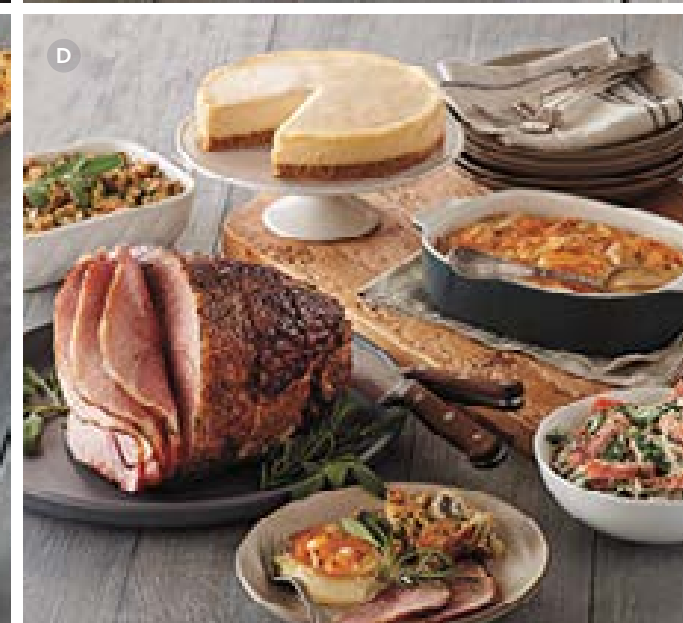

C. Gourmet Ham and Turkey Brunch
Featuring a premium sliced ham and turkey sampler with optional honey glaze; three-cheese scalloped potatoes; an artichoke, mushroom, and bacon frittata; and crowd-pleasing lemon poppyseed coffee cake. 9 lb 12 oz
GF-33119X **$179.99**

D. Gourmet Ham Dinner
Spiral-sliced ham with optional honey glaze, three-cheese scalloped potatoes, creamy snap peas with bacon, and an artichoke, mushroom, and bacon frittata, with New York-style cheesecake for dessert. 15 lb 1 oz
GF-33120X **$219.99**

Create Your Own Ham Feast
Our spiral-sliced ham with honey glaze, plus your choice of one appetizer assortment, two mouthwatering sides, and one exceptional dessert. GF-31417X **$229.99**

SET THE STAGE for a sensational evening with our collection of easy-to-prepare full meals. Complete with savory sides and decadent desserts, it's a simply delicious way to impress your guests.