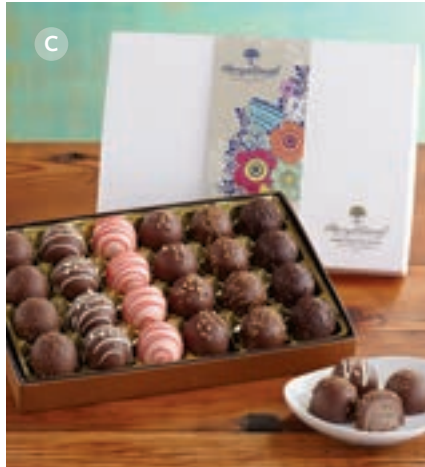

A. Mother's Day Pear Gift Box

Surprise Mom with handpicked Royal Verano Pears, packed in a reusable decorative box. They're a sweet gesture to let her know just how special she is.

4 lb Approx 7 pears

JA-25386X **\$34.99** 