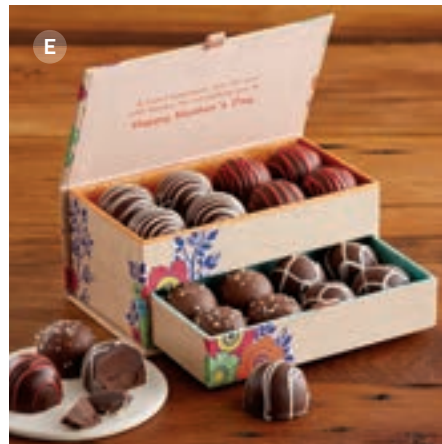

A

D

E

B

C

F

A. Mother's Day Chocolate-Covered Graham

Crispy graham crackers that are double-dipped in premium chocolate, decorated by hand, and packaged in a box with bright spring floral art.

1 lb 2 oz 18 pieces
JA-29202X **$29.99**

B. Mother's Day Cheesecake Duo

Celebrate Mom with two creamy cheesecakes from our bakery, one with raspberry and the other with decadent chocolate flourishes.

1 lb 7 oz Serves 6-8
JA-25324X **$29.99**

C. Chocolate-Covered Strawberries for Her*

These extra-large berries are carefully hand-dipped in pure Belgian white chocolate, creating an elegant treat with a feminine touch.

15 oz 12 berries
JA-28995X **$39.99**

D. Mother's Day Sweets Box

Let Mom indulge her sweet tooth with this striking gift box filled with a variety of tempting treats, like raspberry truffles, vanilla shortbread cookies, our dark chocolate pineapple, and yogurt-covered pretzels.

14 oz Serves 2-3
JA-28235X **$19.99**

E. Mother's Day Keepsake Box with Chocolate Truffles

This reusable keepsake box is filled with our signature chocolate truffles, crafted in our Southern Oregon candy kitchen.

10 oz 16 pieces
Box: 6.2"L x 3.5"W x 2.7"H.
JA-29222X **$29.99**

F. Mother's Day Chocolate Assortment

Treat Mom to a rich selection of unique and decadent chocolates, from cranberry blood orange cups to five-spice crèmes.

15 oz 36 pieces
JA-29201X **$39.99**

For gifts with the grapes icon, gift prices shown do not include wine. See box on page 26 for details on adding wine to these gifts.

*This item ships overnight for $11.99 using cold packs to ensure that it arrives in perfect condition. Express orders placed at the end of the week will ship on Monday of the following week. Not eligible for shipping discounts or promotions.