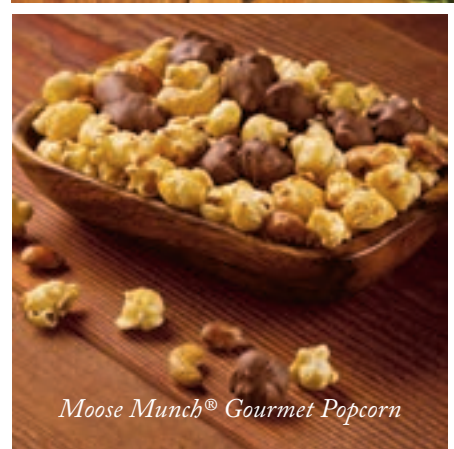

Moose Munch® Gourmet Popcorn