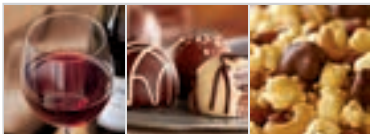

AN EXTRA TOUCH

Look for the grapes, truffles, and moose icons throughout the catalog, then go online or call to place your order. You can add wine starting at $17.99, our decadent chocolates or truffles for $19.99, or Moose Munch® Gourmet Popcorn for $16.99.